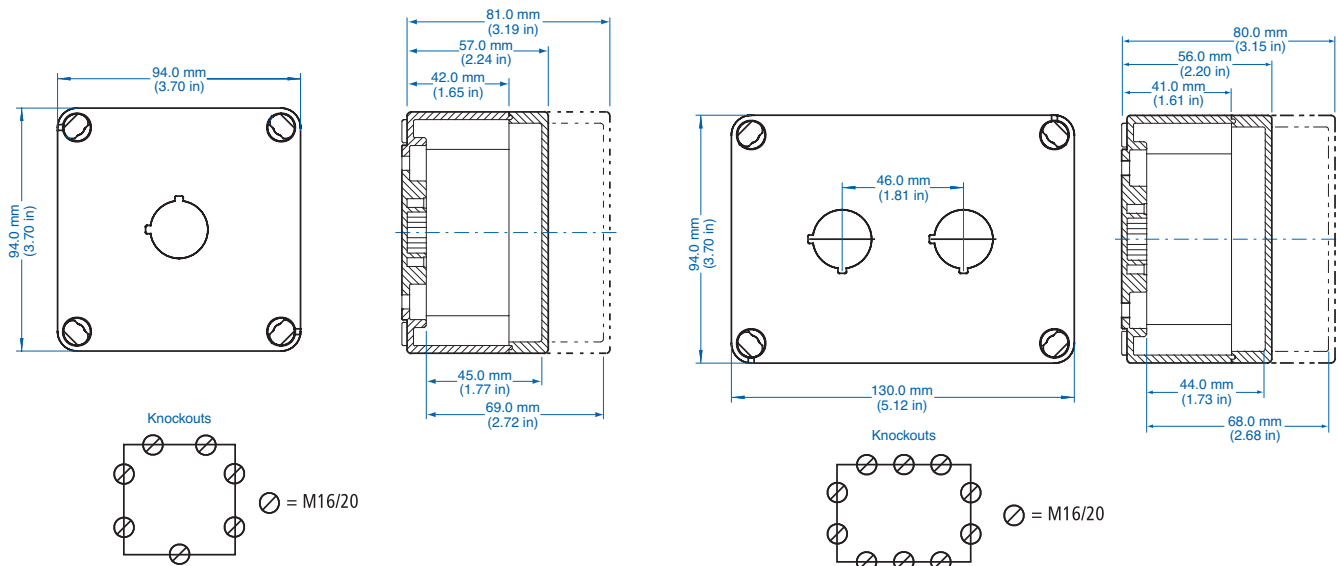

### Standard Features

- Protection Level: IP66\* (Nema 4x)
- Technical: M16/20 Knockout Sidewalls  
22.5 mm Diameter Push Button Holes
- Enclosure Material: Polycarbonate
- Temperature Range: -35°C to 120°C (-31°F to 248°F)
- Gasket Material: Polyurethane
- Color: Light Gray
- Accessories: See section below

### Dimensions mm (in)

	Cat. No.	Dimensions mm (in)			Std. Pk.
		Length	Width	Height	
One hole enclosure	153-901	94 mm (3.70 in)	94 mm (3.70 in)	81 mm (3.19 in)	1
One hole enclosure (Yellow cover)	153-601	94 mm (3.70 in)	94 mm (3.70 in)	81 mm (3.19 in)	1
Two hole enclosure	153-902	130 mm (5.12 in)	94 mm (3.70 in)	81 mm (3.19 in)	1
Three hole enclosure	153-903	180 mm (7.09 in)	94 mm (3.70 in)	81 mm (3.19 in)	1
Four hole enclosure	153-904	180 mm (7.09 in)	94 mm (3.70 in)	81 mm (3.19 in)	1
Five hole enclosure	153-905	180 mm (7.09 in)	94 mm (3.70 in)	81 mm (3.19 in)	1
One hole enclosure	153-901/L	94 mm (3.70 in)	94 mm (3.70 in)	57 mm (2.24 in)	1
One hole enclosure (Yellow cover)	153-601/L	94 mm (3.70 in)	94 mm (3.70 in)	57 mm (2.24 in)	1
Two hole enclosure	153-902/L	130 mm (5.12 in)	94 mm (3.70 in)	57 mm (2.24 in)	1
Three hole enclosure	153-903/L	180 mm (7.09 in)	94 mm (3.70 in)	57 mm (2.24 in)	1
Four hole enclosure	153-904/L	180 mm (7.09 in)	94 mm (3.70 in)	57 mm (2.24 in)	1
Five hole enclosure	153-905/L	180 mm (7.09 in)	94 mm (3.70 in)	57 mm (2.24 in)	1
One hole enclosure (extra space)	153-902/1H	130 mm (5.12 in)	94 mm (3.70 in)	57 mm (2.24 in)	1
5308 959	M20 Cord Grip, 5-12mm Cable Dia., Lt Gray				1
7211 981	M20 Locknut, Lt. Gray, PA				1