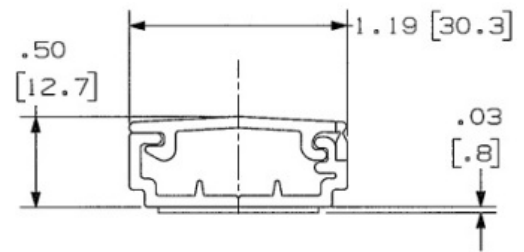

Raceway
Non-Metallic Raceway
PW1 WallTrak® Low Profile (Latching) Base
and Cover

HUBBELL

Features

- Low-Profile
- Comes without Adhesive
- Available in 5 foot lengths
- Two channel raceway

Ordering Information

Description	Color	UPC Number	Catalog Number
Base and Cover (Latching)	Office White	783585092027	PW1ABC5

Listings

UL Listed
CSA Certified

Specifications

Height	0.50"
Width	1.19"
Length	5'

Online Resources

Customer Use Drawing
eCatalog
Installation Instructions

Dimensions in Inches (mm)

Hubbell Wiring Device-Kellems • Hubbell Incorporated (Delaware) • 40 Waterview Drive • Shelton, CT 06484

Phone (800) 288-6000 • Fax (800) 255-1031 • Specifications subject to change without notice.