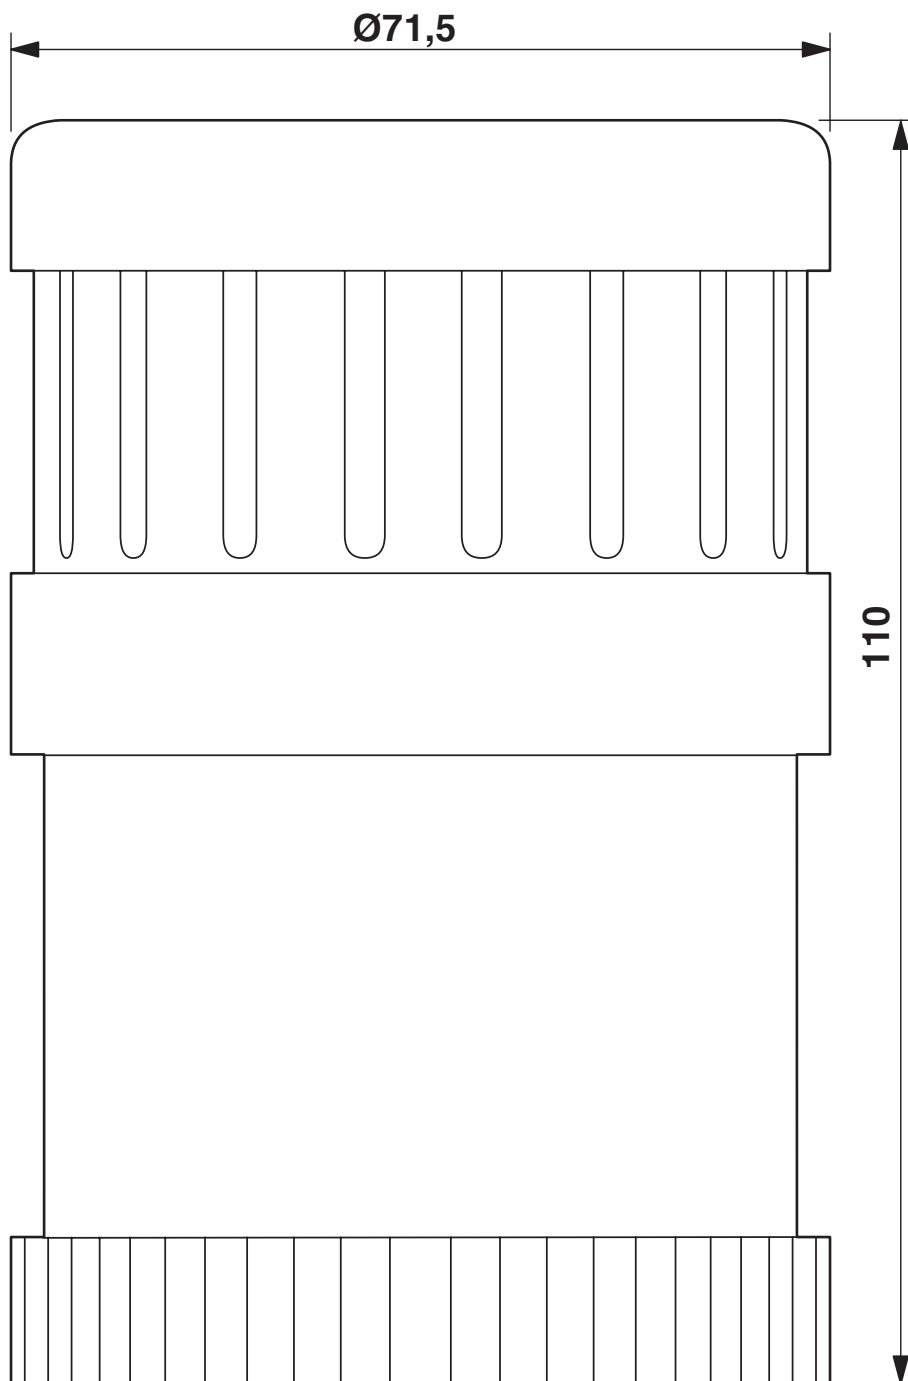

### Dimensions

Dimensional drawing	
Height	110 mm
Diameter	71.5 mm

## Drawings

Dimensional drawing