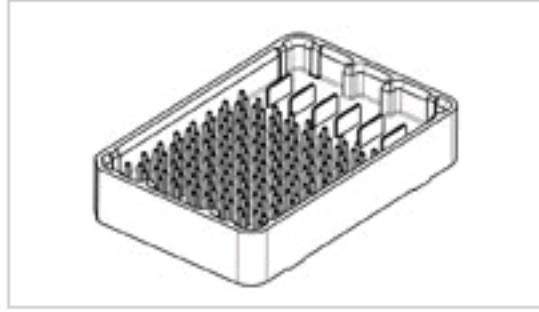

7-2057460-8 Product Details

[Share](#) | [Print](#) | [Email](#)

STRADA Mesa Mezzanine Connectors

SM,HD,ST,056,000,06,SN,N,28

7-2057460-8

TE Internal Number: 7-2057460-8

Preliminary

View 3D PDF

Product Highlights [View All](#)

- Header
- Contact Type = Pin
- Stack Height = 28.00 mm
- 56 Pairs
- Number of Pairs per Column = 8

[Pricing & Availability](#)

[Request Sample](#)

[Add to My Part List](#)

[Buy Product through Distributor](#)

Feedback

[Documents](#) | [Features](#) | [Compliance](#)

Please Note:

Use the Product Drawing for all design activity

Product Type Features	
Connector Type	Header
Electrical Characteristics	
Impedance (Ω)	100
Contact - Rated Current (A)	10
Termination Features	
Termination Method to PCB Board	Through Hole - Press Fit
Dimensions	
Stack Height (mm [in])	28.00 [1.102]
Body Features	
Blindmate	No
Contact Features	
Contact Type	Pin
Number of Power Contacts	6
PCB Contact Area Plating	Matte Tin
Contact Base Material	Copper Alloy