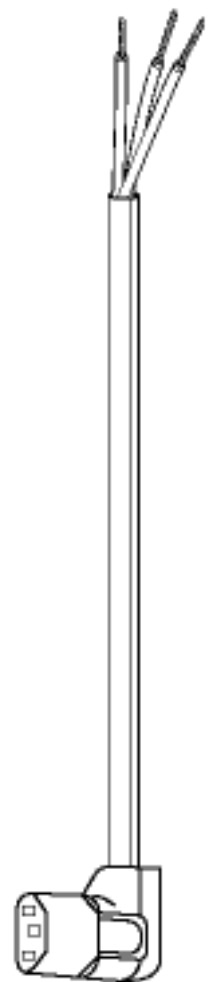

Back

Selected Cable: 17537

End View	Plug	Cord	Connector	End View
				
NONE	3"STRIP	SJT	910	C13

Cord View

Part Number	17537
Category	3 conductor plastic original equipment cords
Shielding	unshielded
Jacket Color	black
Length Feet	9'10"
Length Meters	3
Temperature Rating	60 C°C
Packaging Units Per Carton	H-100,H-25
Color Coding	International
AWG Stranding	18 (41x34)
Nominal OD Inch	0.315
Nominal OD millimeter	8
Rating	1250 Watts 10A-125V (*)
Notes	(*)Dual rated at 10A-250V. See 17536 for 6'7" version. See 17539 for 16 gauge version.

Approvals

Qty:

Back

Volex Power Cord Products Division, 5350 Lakeview Parkway S. Drive #D Indianapolis, IN 46268
800-246-CORD. info@volexpowercords.com

Proposition 65 warning for California residents: This product contains chemicals, including lead, known to the State of California to cause (cancer, and) birth defects or other reproductive harm. Wash hands after handling.