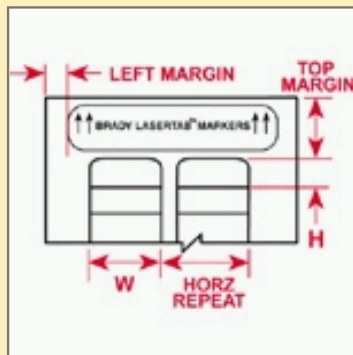

- ? [About Brady](#)
- ? [ISO 9001](#)
- ? [Contact Us](#)
- ? [Request A Catalog](#)
- ? [Send Product Feedback](#)

- ? [Where to Buy](#)
- ? [Join Our Mailing List](#)

COUNTRY/REGION

- WHAT'S NEW
- PRODUCTS BY CATEGORY
- PRODUCTS BY INDUSTRY
- SERVICES
- SUPPORT
- REGULATIONS/ COMPLIANCE
- LEAN MANUFACTURING & MAINTENANCE
- PRODUCT REGISTRATION

[Home](#) [Products By Category](#) [Labels](#) [Pre-Printed Labels](#) [Wire & Cable Markers](#)
[Wire Marker Cards](#) [Standard Numbers & Letters](#) **LASERTAB® Laser Printable Labels**

LASERTAB® Laser Printable Labels

Blank, printable polyester labels for Laser Printers. This material is a UL Recognized Component and CSA Accepted material when printed with designated laser printer toners. See UL File MH17154 and CSA Acceptance Record LS41833 for specific details.

[Click for larger Image](#)

[Overview](#) [Specifications](#)

Catalog #: LAT -34-707-1 Product #: 29836 Description: LASERTAB® Laser Printable Labels Size: 3.000" W x 1.437" H (76.200 mm W x 36.500 mm H) Printable Area: 3.000" W x 1.437" H (76.200 mm W x 36.500 mm H) Brady Material #: B-707 Material Description: Rough Surface Polyester General ID Catalog: pg. 130 Application(s): General & Industrial Identification, General ID, General Identification, Panel Identification, Voice/Data Identification QTY/UOM: 1,000/Package MSRP (US$)*: $222.21	RELATED INFORMATION - Cable Management Software - Label Software - TIA/606A Quick Reference Guide - TIA/606A Compliant Labeling Spec - DataComm Cross Reference Guide - Voice Data Materials Chart - Label Templates - Contact DataComm Specialist - DataComm Brochure