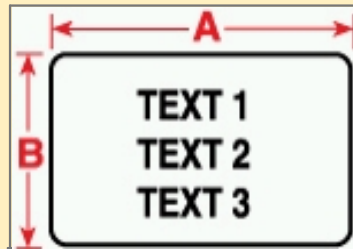

- ? [About Brady](#)
- ? [ISO 9001](#)
- ? [Contact Us](#)
- ? [Request A Catalog](#)
- ? [Send Product Feedback](#)

- ? [Where to Buy](#)
- ? [Join Our Mailing List](#)

COUNTRY/REGION

- WHAT'S NEW
- PRODUCTS BY CATEGORY
- PRODUCTS BY INDUSTRY
- SERVICES
- SUPPORT
- REGULATIONS/ COMPLIANCE
- LEAN MANUFACTURING & MAINTENANCE
- PRODUCT REGISTRATION

Home [Products By Category](#) [Labels](#) [Pre-Printed Labels](#) [Wire & Cable Markers](#)
[Wire Marker Cards](#) [Standard Numbers & Letters](#) [TLS 2200®/TLS PC Link™ BradyBondz™ Labels](#)

TLS 2200®/TLS PC Link™ BradyBondz™ Labels

BradyBondz™ Labels for the TLS 2200® & TLS PC Link™ Thermal Transfer Portable Printers. Please Note: This material is UL & CSA approved with its respective ribbon. See the "Recommended Ribbon Series" for the appropriate ribbon to use.

[Click for larger Image](#)

Overview

Specifications

Catalog #: PTL-20-486 Product #: 18730 Description: TLS 2200®/TLS PC Link™ BradyBondz™ Labels Size: 2.000" W x 1.000" H (50.800 mm W x 25.400 mm H) Printable Area: 2.000" W x 1.000" H (50.800 mm W x 25.400 mm H) Brady Material #: B-486 Material Description: Ultra Aggressive Metallized Polyester Suggested Ribbon Part#: R4310 General ID Catalog: pg. 32 Application(s): General & Industrial Identification, General Identification, Panel Identification QTY/UOM: 100/Roll MSRP (US$)*: $34.33	RELATED INFORMATION - Label Software - Raised Panel Labels Brochure