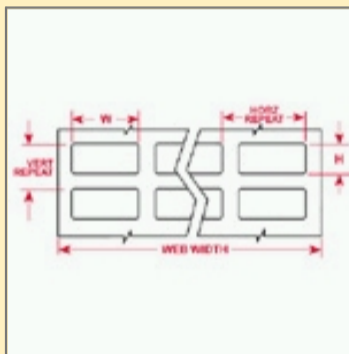

- ? [About Brady](#)
- ? [ISO 9001](#)
- ? [Contact Us](#)
- ? [Request A Catalog](#)
- ? [Send Product Feedback](#)

- ? [Where to Buy](#)
- ? [Join Our Mailing List](#)

COUNTRY/REGION

- WHAT'S NEW
- PRODUCTS BY CATEGORY
- PRODUCTS BY INDUSTRY
- SERVICES
- SUPPORT
- REGULATIONS/ COMPLIANCE
- LEAN MANUFACTURING & MAINTENANCE
- PRODUCT REGISTRATION

Home [Products By Category](#) [Labels](#) [Pre-Printed Labels](#) [Wire & Cable Markers](#)
[Wire Marker Cards](#) [Standard Numbers & Letters](#) **[Thermal Transfer Printable Labels](#)**

Thermal Transfer Printable Labels

Printable, permanent polyester labels for thermal transfer printers. Please Note: This material is UL & CSA approved with its respective ribbon. See the "Recommended Ribbon Series" for the appropriate ribbon to use.

[Click for larger Image](#)

[Overview](#) [Specifications](#)

Catalog #: THT -149-422-10 Product #: 62284 Description: Thermal Transfer Printable Labels Size: 0.500" W x 0.500" H (12.700 mm W x 12.700 mm H) Printable Area: 0.500" W x 0.500" H (12.700 mm W x 12.700 mm H) Brady Material #: B-422 Material Description: Permanent Polyester Suggested Ribbon Part#: R6002 General ID Catalog: pg. 87 Application(s): 1-6 Outlet Faceplates, General & Industrial Identification, General Identification, Outlet/Jack ID, Panel Identification, Patch Panel, Patch Panel ID Port, Through Hole - Top, Voice/Data Identification QTY/UOM: 10,000/Roll MSRP (US$)*: $99.01	RELATED INFORMATION - Cable Management Software - Label Software - TIA/606A Quick Reference Guide - TIA/606A Compliant Labeling Spec - DataComm Cross Reference Guide - Voice Data Materials Chart - Label Templates - Contact DataComm Specialist - DataComm Brochure