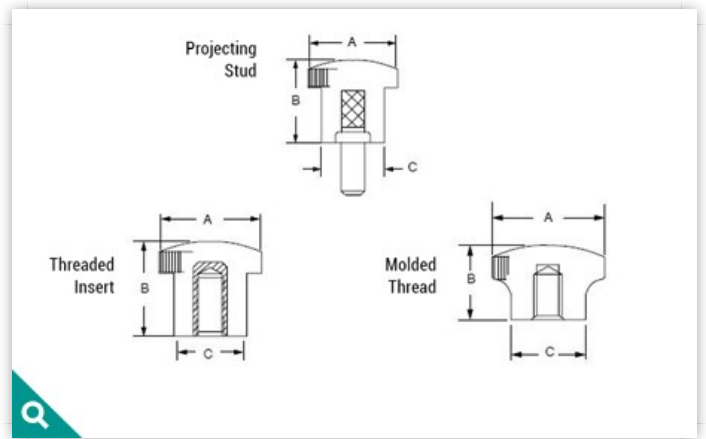

CHECK INVENTORY

REQUEST A QUOTE

Item #	Diameter A	Height B	Hub C	Material Type	Mounting Diameter	Mounting Type	Thread Length/Depth	Color	Product Drawing
1770	0.44	0.52	0.375	Thermoset	8-32	Female Insert	0.25	Black	Download
1770-D	0.44	0.75	0.375	Thermoset	8-32	Female Insert	0.25	Black	Download
1770-E	0.44	0.90	0.375	Thermoset	8-32	Female Insert	0.25	Black	Download
1770-F	0.44	0.52	0.375	Thermoset	6-32	Female Insert	0.25	Black	Download
1770-J	0.44	0.52	0.375	Thermoset	8-32	Projecting Stud	0.25	Black	Download
1770-Q	0.44	0.625	0.375	Thermoset	6-32	Female Insert	0.25	Black	Download
1770-S	0.44	0.52	0.375	Thermoset	8-32	Projecting Stud	0.375	Black	Download
1770-T	0.44	0.75	0.375	Thermoset	6-32	Female Insert	0.25	Black	Download
1770-U	0.44	0.52	0.375	Thermoset	8-32	Projecting Stud	0.50	Black	Download
1770-Y	0.44	0.52	0.375	Thermoset	8-32	Projecting Stud	0.56	Black	Download
1770AB	0.44	0.89	0.375	Thermoset	6-32	Female Insert	0.25	Black	Download
1770AW	0.44	0.875	0.375	Thermoset	8-32	Female Insert	0.375	Black	Download
1770BD	0.44	0.52	0.375	Thermoset	8-32	Thru-Hole		Black	Download
1770BF	0.44	0.52	0.375	Thermoset	8-32	Female Insert	0.25	Red	Download
1770BK	0.44	0.52	0.375	Thermoset	6-32	Female Insert	0.25	White	Download
1770BN	0.44	0.75	0.375	Thermoset	8-32	Female Insert	0.31	Black	Download