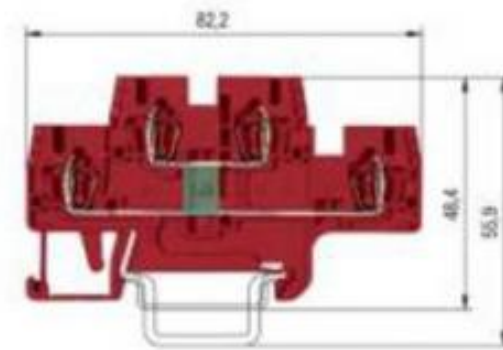

Datasheet

Art.No. 56.703.7355.5

Multi-tier terminal WKFN 2,5 E/35/NGL

Multi-tier function terminal block with spring clamp connection for mounting on TS 39, nominal cross section 2.5 mm<sup>2</sup>, width 9 mm, color red

Art.No.	56.703.7355.5
EAN	4015573747890
Order unit	100 pieces

Approvals

Technical data

General

Nominal cross section	2.5 mm <sup>2</sup>
Colour	Red
Number of levels	2
Number of clamp positions per level	2
Width/grid dimension	5 mm
Insulating housing	PA666
Inflammability class of insulation material acc. with UL94	V0
Mounting method	DIN rail (top hat rail) 35/7.5 mm
Terminal blocks for electrical installations	Yes
Type of component	Other

Technical data

Rated voltage	500 V
Pollution degree	3
Closing plate required	Yes
Type of insulation material	Thermoplastic
Length	82.2 mm

Connection Data

Connection type 1	Tension clamp connection
Connection type 2	Tension clamp connection
Minimum cross section solid	0.14 mm <sup>2</sup>
Maximum cross section solid	4 mm <sup>2</sup>

### Technical Data UL/CSA

Cross section UL	22-12 AWG
Voltage UL	300 V
Cross section CSA	22-12 AWG
Voltage CSA	600 V
Current CSA	20 A