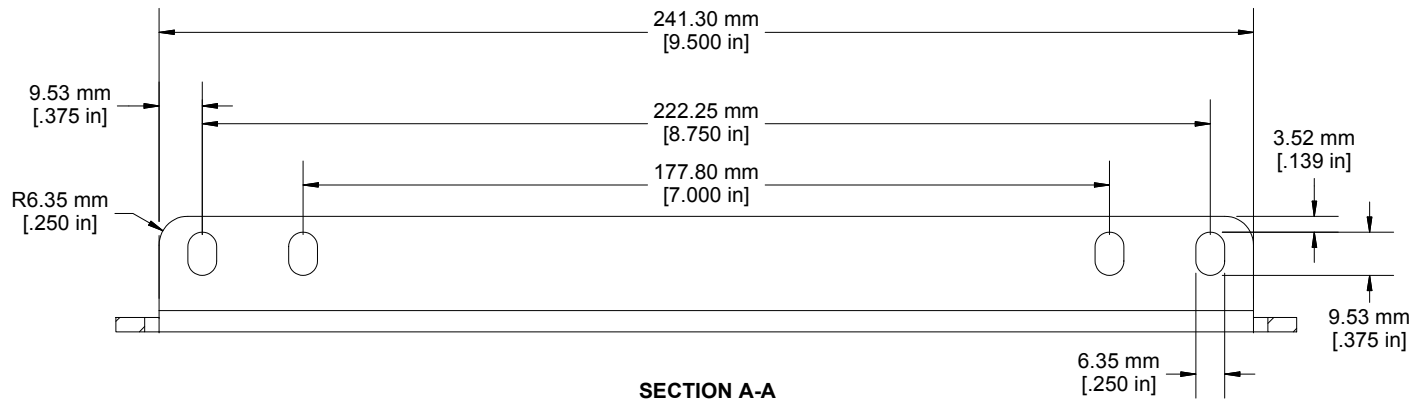

SECTION B-B

SECTION A-A

DWN	
DATE	
CHK	
MAT'L	
SHEET	

HAMMOND MANUFACTURING CO. LTD.
 485 Conestogo Road
 Waterloo, Ontario, N2L 4C9, Canada

THIS DRAWING IS PROPRIETARY INFORMATION OF HAMMOND MFG. CO. LTD. NOT TO BE USED WITHOUT EXPRESSED WRITTEN PERMISSION OF HAMMOND MFG. CO. LTD.