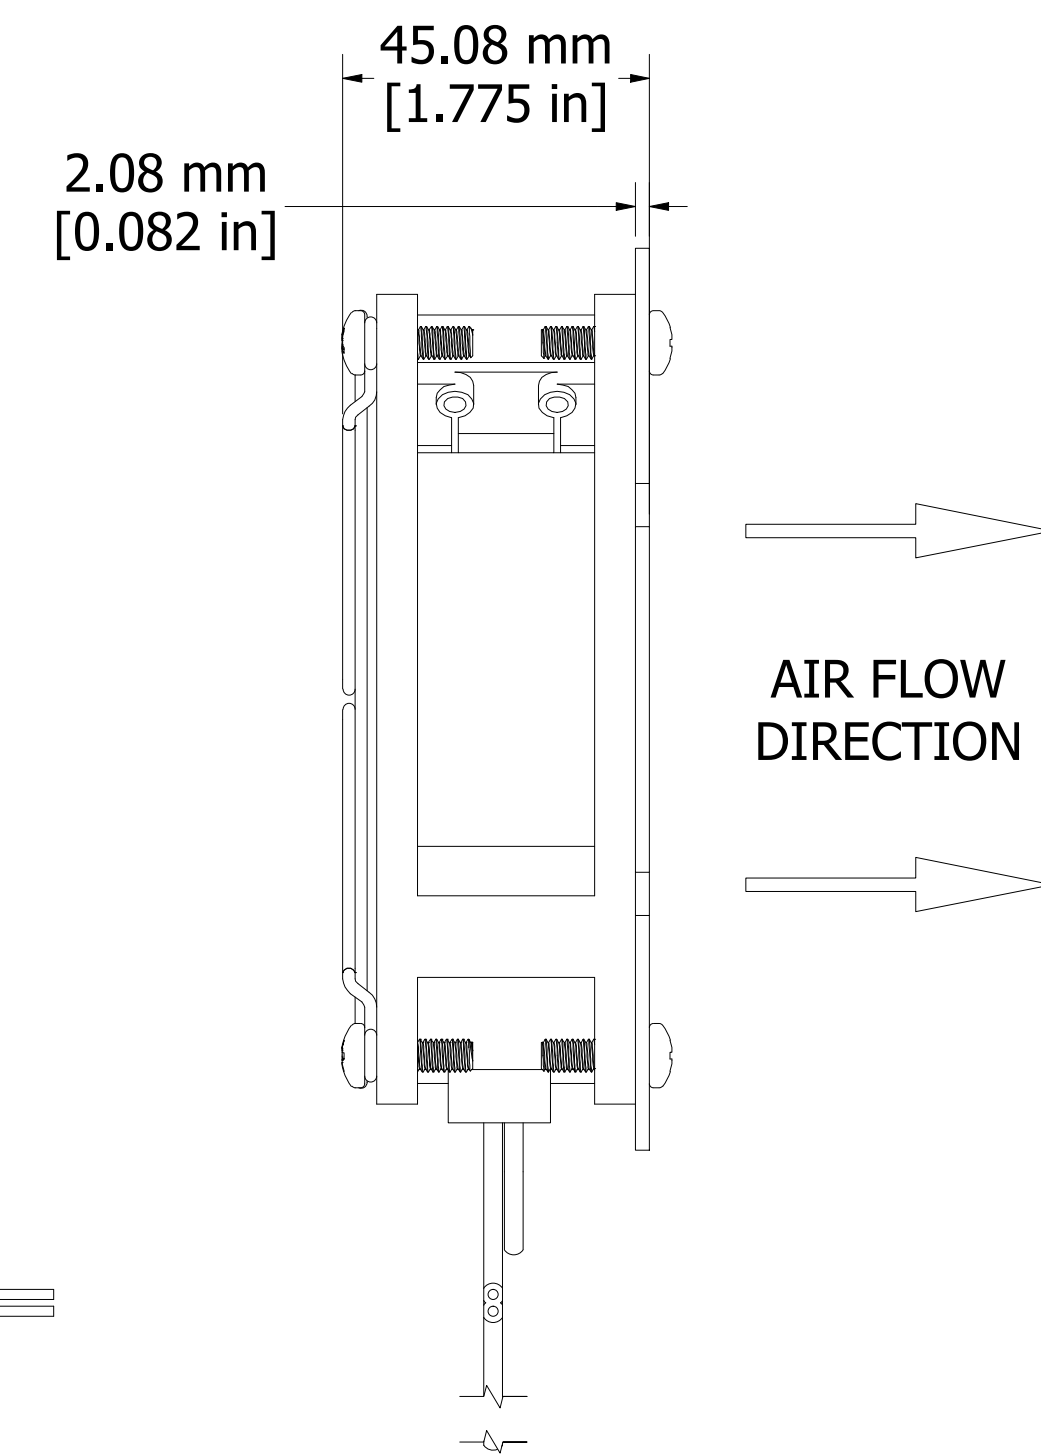

72" INCH POWER CORD
(PIGTAILED FOR 230 VAC HARDWIRING)

ASSEMBLY - VIEW FROM REAR

ASSEMBLY - VIEW FROM SIDE

ISOMETRIC VIEW

ASSEMBLY - VIEW FROM FRONT

PPGPFPA230
Panel - Painted Black Steel
230 VAC, 50/60 Hz, 0.19 Amps, 200 CFM

PPGPFPA230