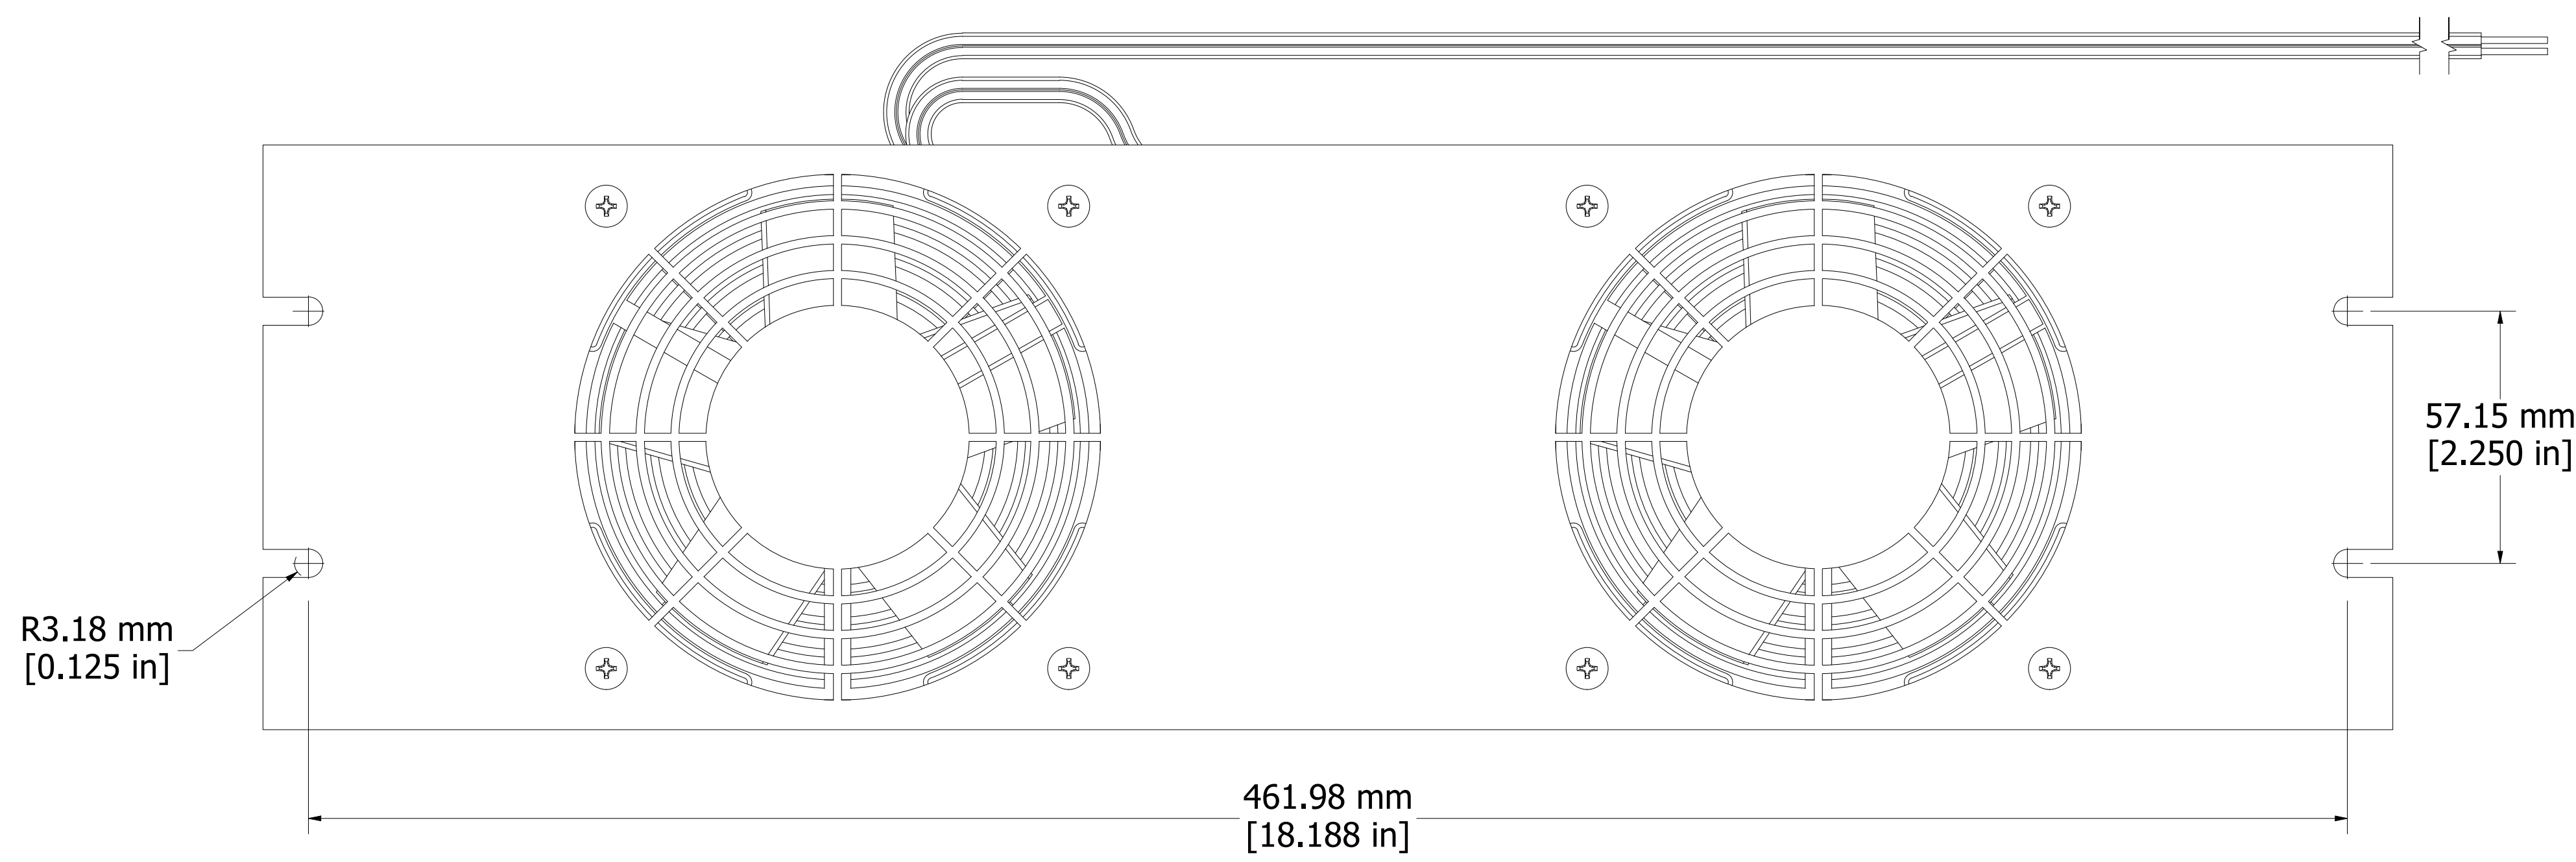

72" INCH POWER CORD
(PIGTAILED FOR 230 VAC HARDWIRING)

ASSEMBLY - VIEW FROM REAR

ASSEMBLY - VIEW FROM SIDE

ISOMETRIC VIEW

ASSEMBLY - VIEW FROM FRONT

PPGPFPA230
Panel - Painted Black Steel
230 VAC, 50/60 Hz, 0.19 Amps, 200 CFM