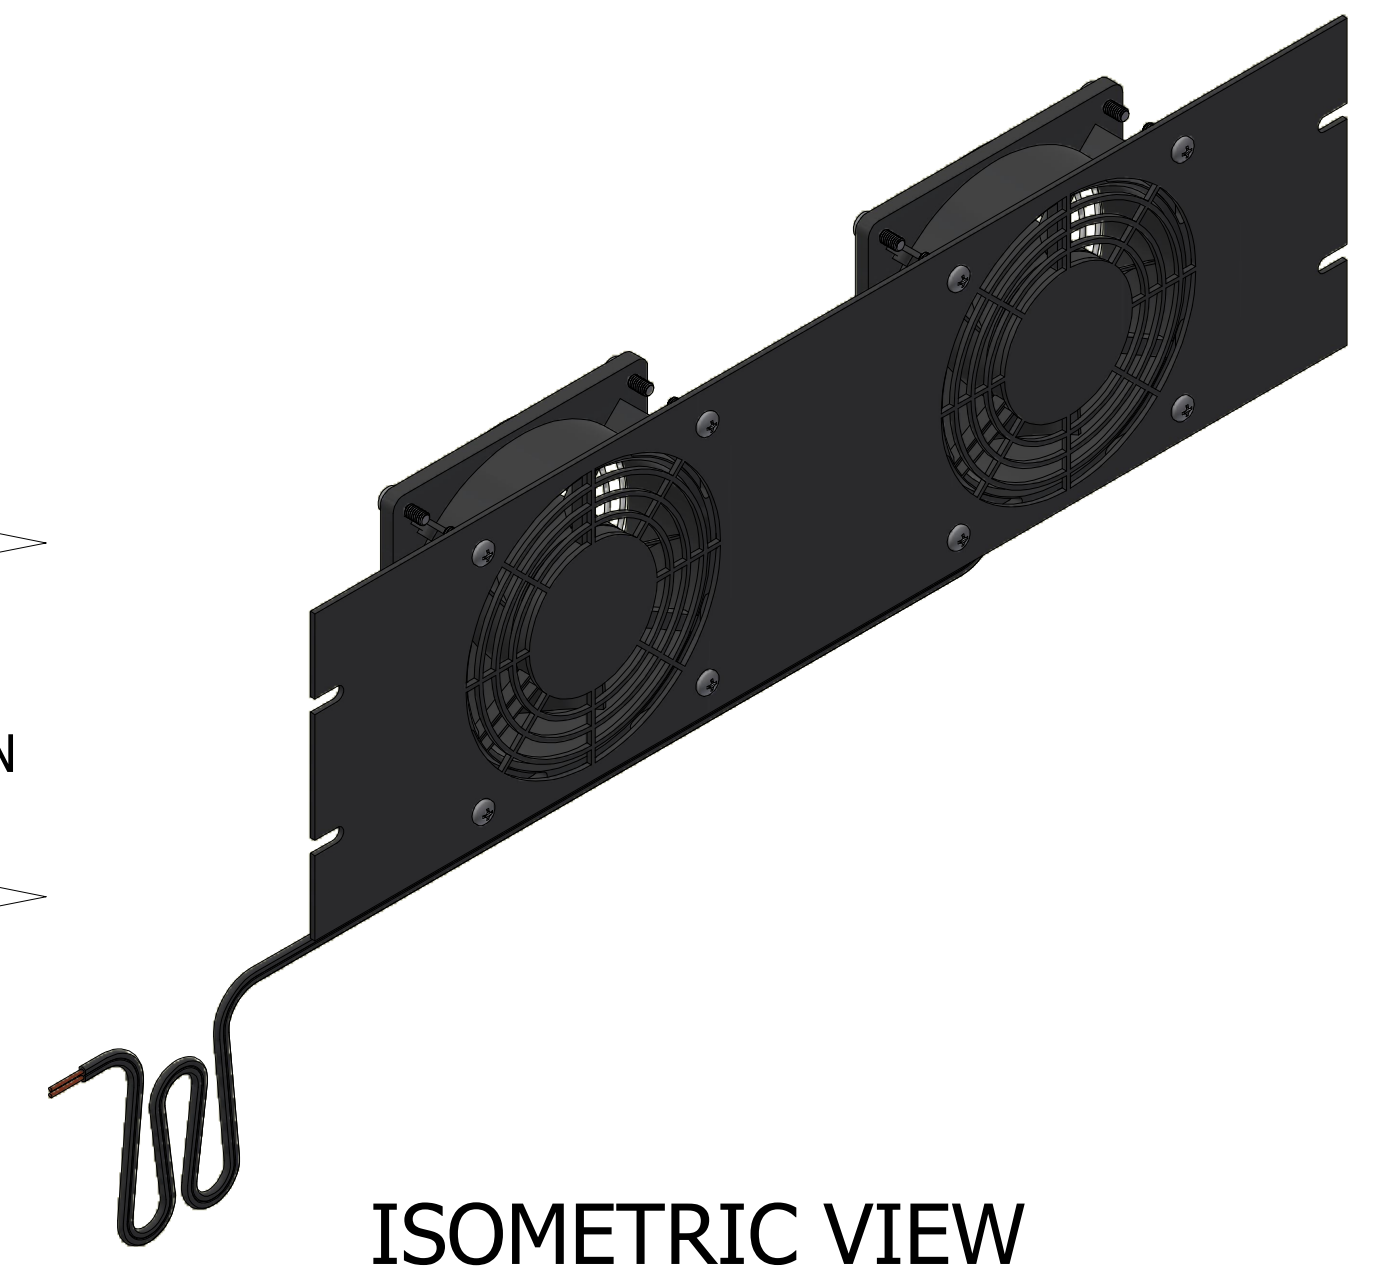

72" INCH POWER CORD
(PIGTAILED FOR 230 VAC HARDWIRING)

ASSEMBLY - VIEW FROM REAR

ASSEMBLY - VIEW FROM SIDE

ISOMETRIC VIEW

ASSEMBLY - VIEW FROM FRONT

PPGPFPA230
Panel - Painted Black Steel
230 VAC, 50/60 Hz, 0.19 Amps, 200 CFM