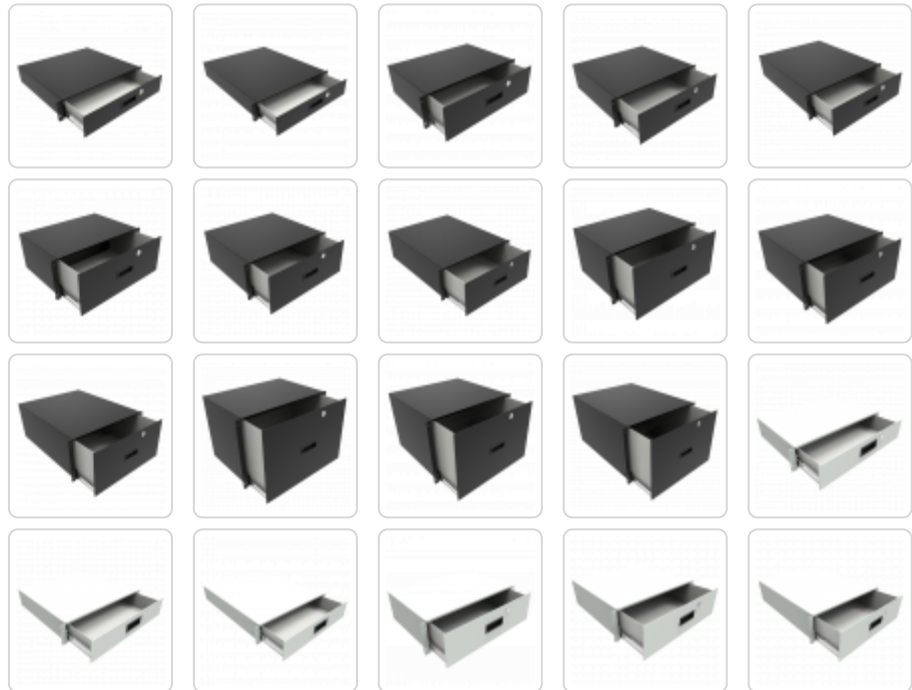

Quality Products. Service Excellence.

Rack Mount Locking Storage Drawer *RDRW Series*

Up to 145 lbs|66 kg Weight Capacity

Features

- Constructed of 14 and 16 gauge steel.
- Includes front plastic pull handle locking mechanism.
- Inside of drawer width is 16.12" wide.
- Complete drawer with slides, hardware, lock & two keys.
- Available in 3 depths.
- Rear support brackets included for all depths or can be supported from rear accessory rail.
- Drawer interior smooth white powder paint for high visibility.
- 6-Pack of 10-32 rack screws are included.
- Front face and body finished in black textured powder paint. Inside drawer finished in smooth white powder paint.
- Tested to nearly double the suggested load rating of 145 lbs (66 kg) when mounted to two-pair/4-post rack rails.
  - Rated for 60 lbs (27 kg) when mounted one-pair/2-post rack rails.
- TAA Compliant
- RoHS and REACH compliant.
- Manufactured in North America.

Gallery