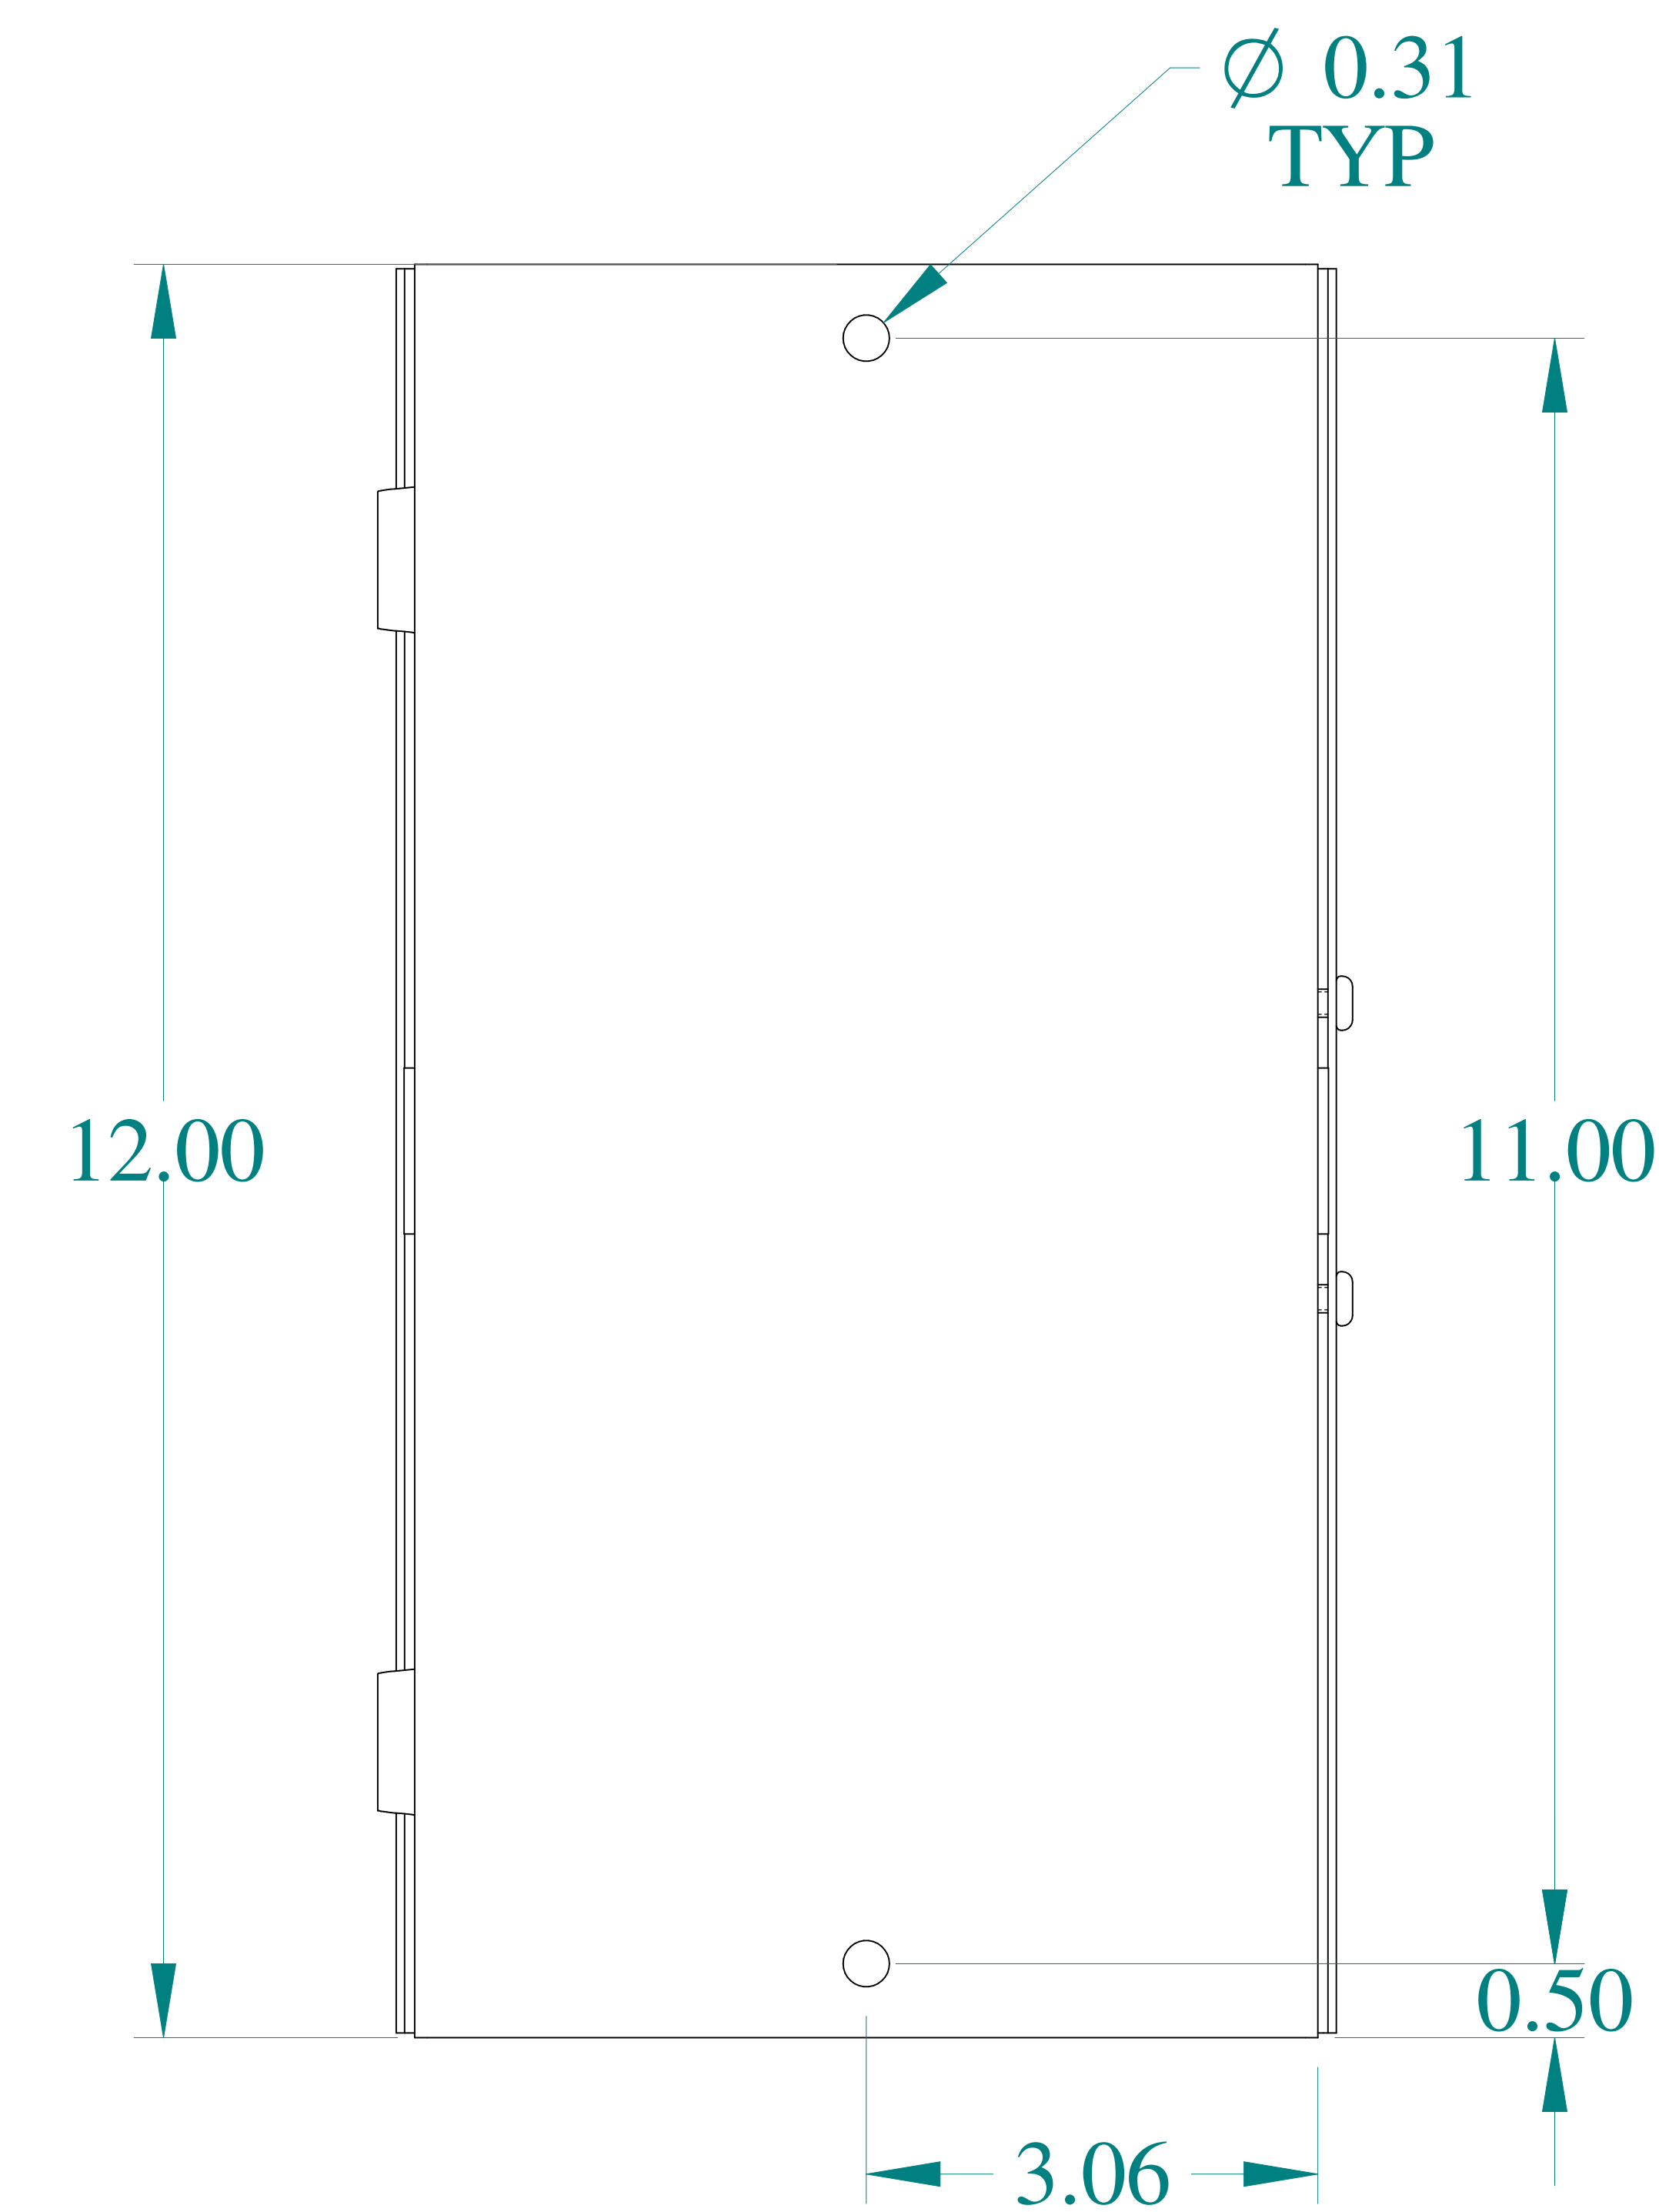

DETAIL Z
TYP

TOP VIEW

ISOMETRIC VIEWS

SIDE VIEW

FRONT VIEW

SIDE VIEW

BACK VIEW

BOTTOM VIEW

Data subject to change without notice.

Part #: CWST612

Date: Mar. 24, 2019

Link: www.hammg.com/CWST612