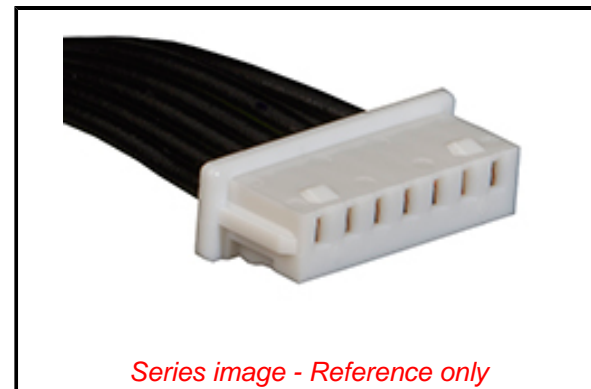

PLEASE CHECK WWW.MOLEX.COM FOR LATEST PART INFORMATION

Part Number: [0151340703](#)
Status: **Active**
Overview: [PicoBlade Connector System](#)
Description: PicoBlade-to-PicoBlade Off-the-Shelf (OTS) Cable Assembly, Single Row, 300.00mm Length, 7 Circuits, Natural

Documents:

3D Model	RoHS Certificate of Compliance (PDF)
Drawing (PDF)	Product Literature (PDF)
3D Model (PDF)	

General

Product Family	Cable Assemblies
Series	15134
Application	Signal, Wire-to-Board, Wire-to-Wire
Assembly Configuration	Dual Ended Connectors
Connector to Connector	PicoBlade-to-PicoBlade
Overmolded	No
Overview	PicoBlade Connector System
Product Name	PicoBlade
Type	Discrete Wire Assembly
UPC	889056872072

Physical

Cable Length	300.00mm
Circuits (Loaded)	7
Color - Resin	Natural
Gender	Female-Female
Lock to Mating Part	Yes
Material - Metal	Phosphor Bronze
Material - Plating Mating	Tin
Material - Plating Termination	Tin
Material - Resin	Polyester
Net Weight	3.500/g
Number of Rows	1
Packaging Type	Bag
Pitch - Mating Interface	1.25mm
Plating min - Mating	0.889µm
Plating min - Termination	0.914µm
Single Ended	No
Termination Interface: Style	Crimp or Compression
Wire Insulation Diameter	0.90mm
Wire Size AWG	28
Wire/Cable Type	UL 1061

Electrical

Current - Maximum per Contact	1.0A
Voltage - Maximum	125V

Material Info

Reference - Drawing Numbers

Sales Drawing	2012341359-000

Series image - Reference only

EU ELV

Not Relevant

EU RoHS

Compliant

REACH SVHC

Not Contained Per - ED/71/2019 (16 July 2019)

Halogen-Free

Status

Not Low-Halogen

For more information, please visit [Contact US](#)

China ROHS

ELV

RoHS Phthalates

China RoHS

Green Image

Not Relevant

Not Contained

Search Parts in this Series

[15134 Series](#)

Mates With

PicoBlade Header [53261](#) , [53047](#) , [53398](#) , [53048](#)
PicoBlade Plug Housing [51047](#)