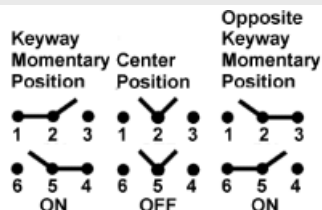

Honeywell Sensing and Control

Search

102TL 2887-7
(Home : Products : Switches » MICRO SWITCH™ Toggle Switches » TL)

narrow your search

1. **Products**
2. Controls Monitoring and Lighting (286)
   - Machine Safety (1727)
   - Sensors (6004)
   - Switches (9781)
   - Wireless (45)
3. **Technology**
4. Control and Instrumentation (988)
   - Electromechanical (9307)
   - Magnetic (541)
   - Platinum thin film (56)
   - Thick Film (1409)
   - More...

Actual product appearance may vary.

[Sales & Service](#)

[Distributor Inventory](#)

[Overview](#) | [Specs](#) | [Documentation](#) | [Application Notes](#)

Product Specifications

Circuitry/Operating action

Product Type	MICRO SWITCH™ Toggle Switch
Ampere/Voltage Range (Resistive Load)	0.01 A to 0.1 A at 0.5 Vac to 115 Vac, 0.01 A to 0.1 A at 0.5 Vdc to 28 Vdc
Circuitry	DPDT
Action	3 position
Mounting	Bushing 15/32 in
Termination	IWTS (16-20 Gage)
Lever Type	Special Design
Comment	FAA-PMA approved, gold plated contacts
Availability	Global
UNSPSC Code	30211908
UNSPSC Commodity	30211908 Toggle switches
Series Name	TL

contacts

- Customer Service
- Technical Support
- Global Sales & Service
- View Site Demo
- Site Comments?

meet dr. larry

▶ Meet Dr. Larry

my links

- Login to iCOM
- Login to Rep/AD Portal
- Login to Digital University

News Center

- HONEYWELL EXPANDS ITS LIMITLESS™ PLATFORM WITH THE LAUNCH OF ITS GLOBALLY AVAILABLE INDUSTRIAL WIRELESS RECEIVER
- HONEYWELL EXTENDS ITS TRUSTABILITY® PRESSURE SENSOR PRODUCT LINE WITH A SINGLE SIDE LIQUID MEDIA OPTION
- HONEYWELL ADDS NEW 100° AND 180° ARC CONFIGURATIONS TO ITS SMART POSITION SENSOR PORTFOLIO
- HONEYWELL INTRODUCES ITS HAWK™ RESOLVERS 1-INCH SERIES, FULLY HOUSED CONFIGURATION
- HONEYWELL INTRODUCES MICROPOWER OMNIPOLAR DIGITAL HALL-EFFECT SENSOR ICS WITH LOW SUPPLY VOLTAGE AND ULTRA LOW TYPICAL CURRENT

new products

New Wireless Products

Wireless Web Site WGLA and WPMM XYR6000™

[find out more](#)

white papers

- Wireless Switches Offer Unlimited Benefit
- Basic Switches Are Not Created Equal
- Applying Precision Switches
- Sensors for Medical Devices
- New Ways to Measure Torque
- Choosing Safety Switches
- Specifying Hour Meters

Need help?

[Click here to contact us](#)