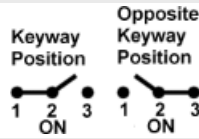

Product Specifications

Circuitry/Operating action

Product Type	MICRO SWITCH™ Toggle Switch
Ampere/Voltage Range (Resistive Load)	0.75 A at 115 Vdc, 0.5 A at 250 Vdc, 0.5 A to 15 A at 0.5 Vac to 277 Vac, 0.5 A to 20 A at 0.5 Vdc to 28 Vdc
Circuitry	SPDT
Action	2 position
Mounting	Bushing 15/32 in
Termination	Screw
Lever Type	Standard
Comment	Stainless steel rivets
Availability	Global
UNSPSC Code	30211908
UNSPSC Commodity	30211908 Toggle switches
Series Name	TL

contacts

- Customer Service
- Technical Support
- Global Sales & Service
- View Site Demo
- Site Comments?

meet dr. larry

▶ Meet Dr. Larry

my links

- Login to iCOM
- Login to Rep/AD Portal
- Login to Digital University

News Center

- HONEYWELL EXPANDS ITS LIMITLESS™ PLATFORM WITH THE LAUNCH OF ITS GLOBALLY AVAILABLE INDUSTRIAL WIRELESS RECEIVER
- HONEYWELL EXTENDS ITS TRUSTABILITY® PRESSURE SENSOR PRODUCT LINE WITH A SINGLE SIDE LIQUID MEDIA OPTION
- HONEYWELL ADDS NEW 100° AND 180° ARC CONFIGURATIONS TO ITS SMART POSITION SENSOR PORTFOLIO
- HONEYWELL INTRODUCES ITS HAWK™ RESOLVERS 1-INCH SERIES, FULLY HOUSED CONFIGURATION
- HONEYWELL INTRODUCES MICROPOWER OMNIPOLAR DIGITAL HALL-EFFECT SENSOR ICs WITH LOW SUPPLY VOLTAGE AND ULTRA LOW TYPICAL CURRENT

new products

New Wireless Products

[Wireless Web Site WGLA and WPMM XYR6000™](#)

[find out more](#)

white papers

- Wireless Switches Offer Unlimited Benefit
- Basic Switches Are Not Created Equal
- Applying Precision Switches
- Sensors for Medical Devices
- New Ways to Measure Torque
- Choosing Safety Switches
- Specifying Hour Meters

Need help?

[Click here to contact us](#)