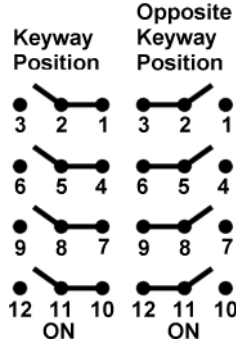

Need help?

[Click here to contact us](#)

TL Series Toggle Switch, 4 pole, 2 position, Screw terminal, Locking Lever

Actual product appearance may vary.

[Sales & Service](#)

[Distributor Inventory](#)

Overview Specs Documentation Application Notes

Product Specifications

Circuitry/Operating action

MICRO SWITCH™ Toggle Switch

Locked out of center position

Product Type
Lever Lock

Ampere/Voltage Range (Resistive Load)	0.5 A to 20 A at 0.5 Vdc to 28 Vdc, 0.75 A at 115 Vdc, 0.5 A at 250 Vdc, 0.5 A to 15 A at 0.5 Vac to 277 Vac
Circuitry	4PDT
Action	2 position
Mounting	Bushing 15/32 in
Termination	Screw
Lever Type	Locking
UL/CSA	L191: 15 A-125, 250, 277 Vac; 1/2 Hp-125 Vac; 1 Hp-250, 277 Vac; 5 A-120 Vac "L"
Comment	Silver cadmium oxide contacts, white resilient cap on lever
Availability	Global
UNSPSC Code	30211908
UNSPSC Commodity	30211908 Toggle switches
Series Name	TL