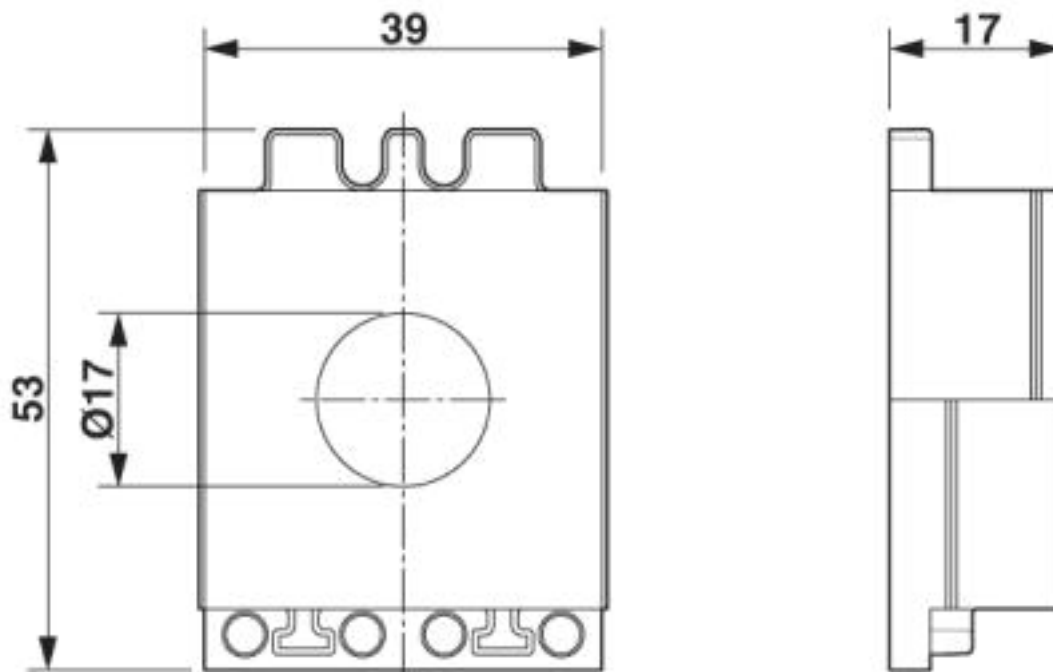

#### Dimensions

External cable diameter	1x 16 mm ... 17 mm
Length	53 mm
Width	39 mm
Height	17 mm

## Drawings

Dimensional drawing

Dimensional drawing