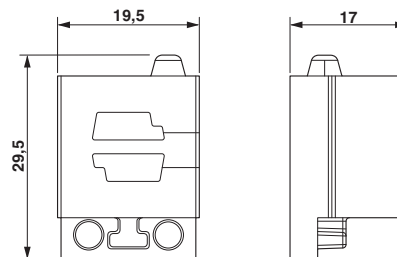

Technical data

Dimensions

Conductor sealing range	AS-i cable
Length	29.5 mm
Width	19.5 mm
Height	17 mm

Ambient conditions

Degree of protection	IP54 (Observe the assembly instructions)
Ambient temperature (operation)	-40 °C ... 80 °C (static)

Cable sleeve - CES-STPG-GY-2ASI-RR - 0801713

Technical data

General

Product description	Slotted sleeves for accommodating two pre-assembled AS-i cables (LR), can be used in CES sealing frames. When fitted, the sleeves also ensure strain relief according to DIN EN 50262.
No. of conductors	2
Material	SEBS
	NBR (halogen-free)
Flammability rating according to UL 94	V0
Color	gray
Installation instructions	IP54: for vertical sealing frame mounting/for horizontal sealing frame mounting (downward cable outlet direction).

Drawings

Dimensional drawing

Dimensional drawing

Classifications

eCl@ss

eCl@ss 4.0	27081002
eCl@ss 4.1	27081002
eCl@ss 5.0	27081002
eCl@ss 5.1	27081002
eCl@ss 6.0	27081002
eCl@ss 7.0	27081002

Cable sleeve - CES-STPG-GY-2ASI-RR - 0801713