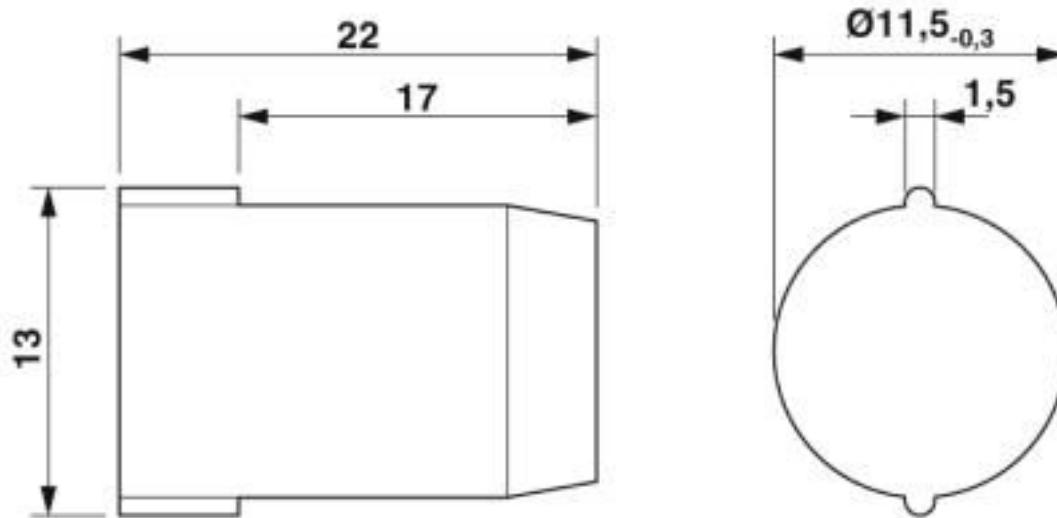

Technical data

Dimensions

Length	22 mm
--------	-------

Ambient conditions

Ambient temperature (operation)	-60 °C ... 100 °C
---------------------------------	-------------------

General

Material	PA
Color	red
Connection	The head of the sealing plug must still be visible after mounting in the screw connection (see "after mounting" photo).

Environmental Product Compliance

Closing cap - SEALING PLUG 12X22 RD - 1400260

Technical data

Environmental Product Compliance

China RoHS	Environmentally friendly use period: unlimited = EFUP-e
	No hazardous substances above threshold values

Drawings

Dimensional drawing

Dimensional drawing

Classifications

eCl@ss

eCl@ss 10.0.1	27144433
eCl@ss 4.0	27141200
eCl@ss 4.1	27141200
eCl@ss 5.0	27149100
eCl@ss 5.1	27149100
eCl@ss 6.0	27149100
eCl@ss 7.0	27149110
eCl@ss 8.0	27149110
eCl@ss 9.0	27144433