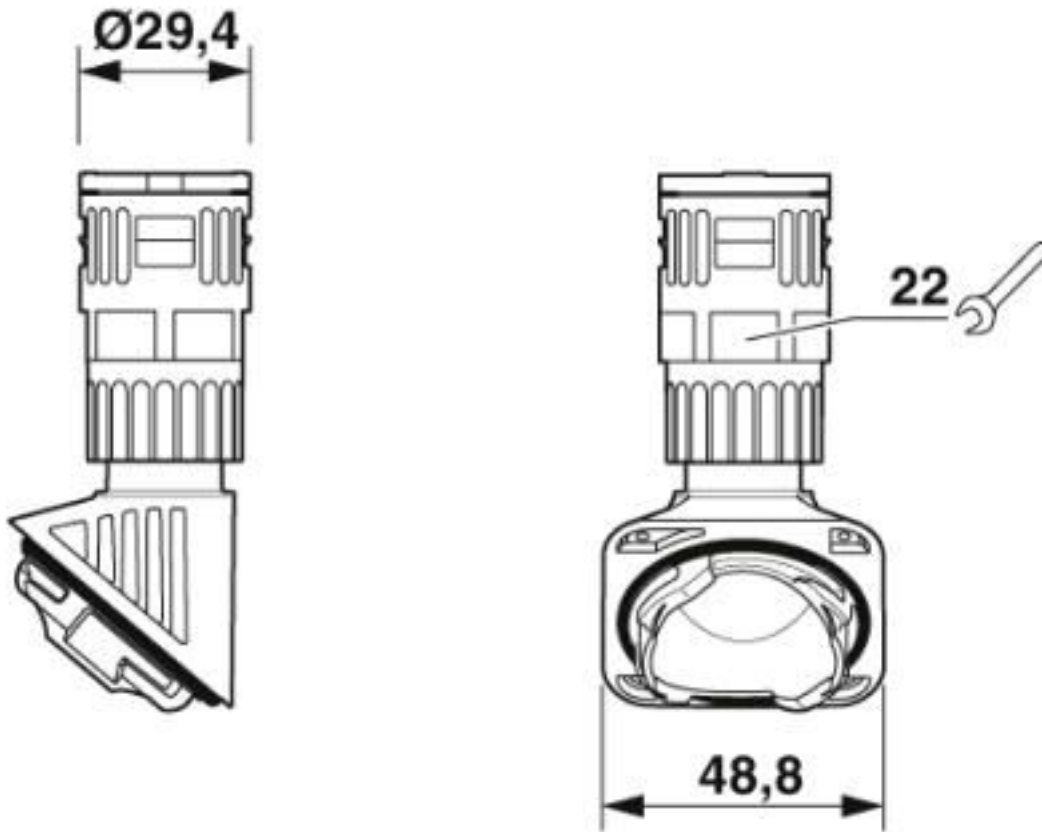

#### Dimensions

Outside diameter	21.20 mm
External cable diameter	8 mm ... 12 mm

## Technical data

## Drawings

Dimensional drawing

Dimensional drawing