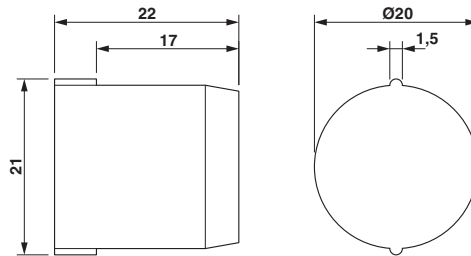

Dimensions

Length	22 mm
Diameter	20 mm

Ambient conditions

Ambient temperature (operation)	-60 °C ... 100 °C
---------------------------------	-------------------

General

Material	PA
Color	red
Connection	The head of the sealing plug must still be visible after mounting in the screw connection (see "after mounting" photo).

Drawings

Closing cap - SEALING PLUG 20X22 RD - 1421862

Dimensional drawing

Dimensional drawing