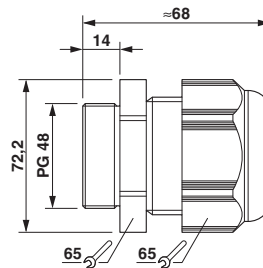

Technical data

Dimensions

Length	68 mm
Wrench size, union nut	65 mm
Wrench size, support	65 mm
Hexagon angular dimension	72.2 mm
Length of the connecting thread	14 mm
Feed-through hole diameter	59.4 mm ... 59.7 mm
External cable diameter	34 mm ... 44 mm
	34 mm ... 44 mm (for UL 514 B)

Ambient conditions

Degree of protection	IP68 (5 bar / 0.5 h)
Ambient temperature (operation)	-20 °C ... 100 °C (static)

General

Cable gland - G-INS-PG48-M68N-PNES-LG - 1424494

Technical data

General

No. of conductors	1
Cable gland material	PA
Cable seal material	Neoprene
Shielded	No
Thread type on connection side	Pg48
Torque	14 Nm (Union nut)
	14 Nm (Support)
	20 Nm (for UL514 B: union nut / support)
Flammability rating according to UL 94	V2
	V2 (Housing)
Color	lightgrey RAL 7035
Assembly instructions	1) Mount screw connection support in the housing using the correct torque 2) Insert cable 3) Tighten union nut using the correct torque
Manufacturer	BIMED
Manufacturer Designation	BS-20

Standards and Regulations

Flammability rating according to UL 94	V2
--	----

Drawings

Dimensional drawing

Dimensional drawing

Classifications

eCl@ss

eCl@ss 5.1	27149109
eCl@ss 6.0	27149109
eCl@ss 7.0	27149109