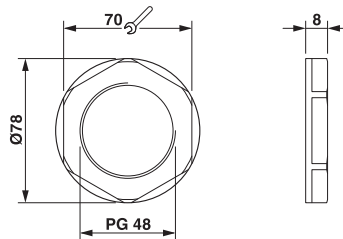

Nut, PA 6 GF 30, Connecting thread: Pg48, Color: lightgrey RAL 7035

RoHS

Key Commercial Data

Packing unit	1
GTIN	 4 055626 374611
GTIN	4055626374611
Custom tariff number	73181639

Technical data

Dimensions

Length	8 mm
Connecting thread diameter	59.3 mm
Wrench size, counter nut	70 mm
Hexagon angular dimension	78 mm

Standards and Regulations

Nut - A-INL-PG48-P-LG - 1424557

Technical data

Standards and Regulations

Flammability rating according to UL 94	V2
--	----

Drawings

Dimensional drawing

Approvals