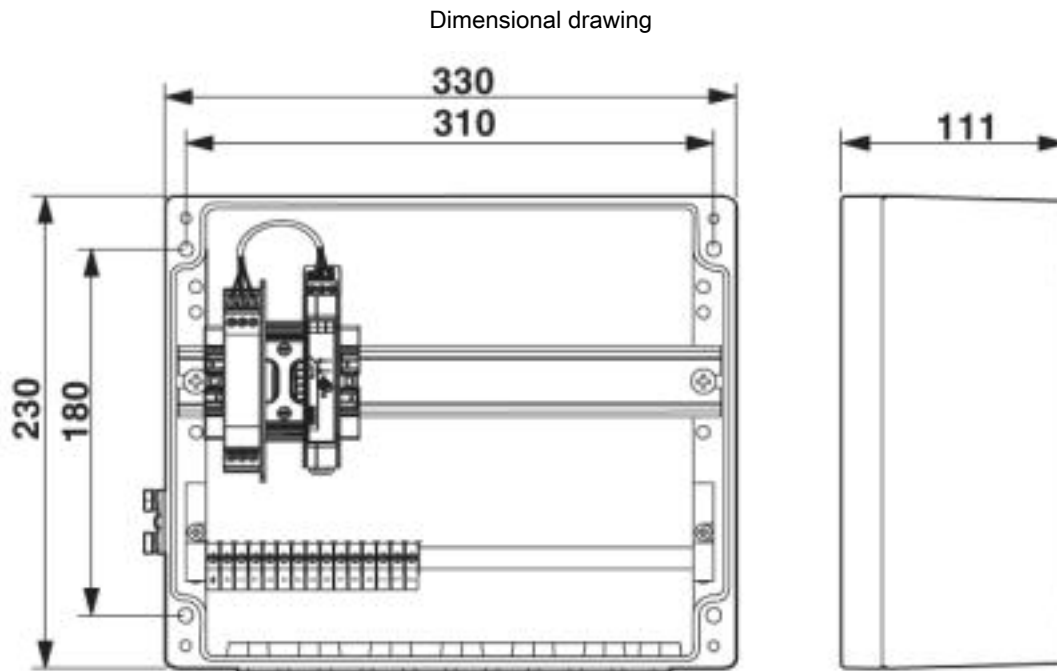

Junction box - FB-15-AL - 2316187

Technical data

General

Mounting position	vertical
Net weight	4094.6 g
Housing material	Aluminum, die-cast, corrosion resistant, powder-coated
Color	gray aluminum
ATEX	# II 2 G/2 D

Standards and Regulations

ATEX	# II 2 G/2 D

Drawings

Classifications

eCl@ss

eCl@ss 4.0	27250203
eCl@ss 4.1	27250203
eCl@ss 5.0	27250203
eCl@ss 5.1	27180100
eCl@ss 6.0	27180100
eCl@ss 7.0	27180190