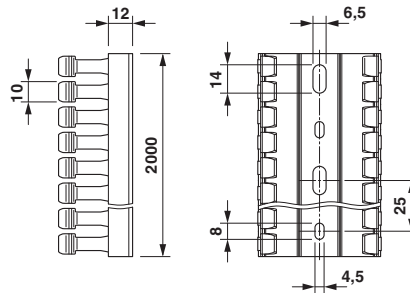

#### Dimensions

Length (b)	2000 mm
Width (a)	60 mm
Height	60 mm

## Drawings

Dimensional drawing

Base perforation according to DIN EN 50085