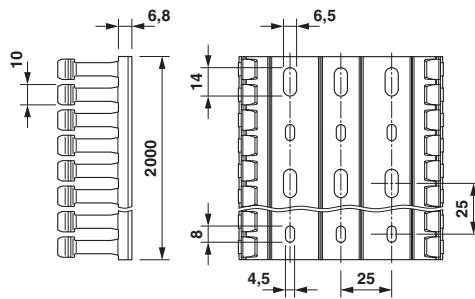

#### Dimensions

Length (b)	2000 mm
Width (a)	80 mm
Height	25 mm

## Drawings

Dimensional drawing

Base perforation according to DIN EN 50085