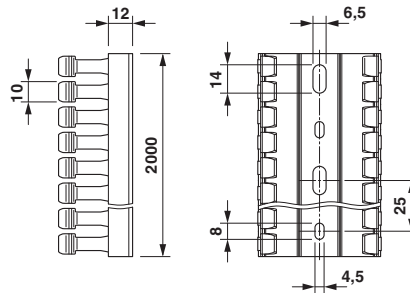

Cable duct, white, comprising upper part and mounting base, width: 40 mm, height: 40 mm, length: 2000 mm

The figure shows the CD 80x80 WH version

Product Features

- Easy, burr-free cutting with minimum effort using the CUTFOX-CD cable duct cutter
- Thanks to its leverage and special cutting geometry, the PPS CD cable duct cutter enables easy, burr-free cutting with minimum effort
- Predetermined breaking point enables tool-free, burr-free removal of bars
- The wide, diagonal heads of the cable duct bars make it easy to fit the cover and hold it securely in place
- Installed conductors are securely held in place by means of wire retaining clips that can be snapped onto bars on the side
- Plastic body-bound rivets enable easy fixing of cable ducts using the rivet setting tool

Key Commercial Data

Packing unit	1 pc
Minimum order quantity	25 pc
Weight per Piece (excluding packing)	1.0 g
Custom tariff number	39259020
Country of origin	Germany

Technical data

Dimensions

Length (b)	2000 mm
Width (a)	40 mm
Height	40 mm

Cable duct - CD 40X40 WH - 3240624

Approvals

Ex Approvals

Approvals submitted

Approval details

Drawings

Dimensional drawing

Base perforation according to DIN EN 50085