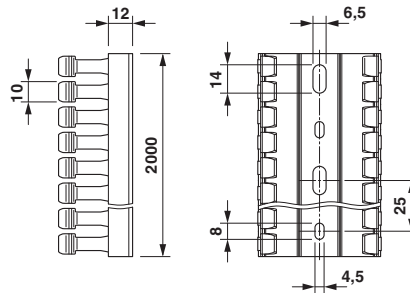

Cable duct, white, comprising upper part and mounting base, width: 60 mm, height: 40 mm, length: 2000 mm

The figure shows the CD 80x80 WH version

Product Features

- Easy, burr-free cutting with minimum effort using the CUTFOX-CD cable duct cutter
- Thanks to its leverage and special cutting geometry, the PPS CD cable duct cutter enables easy, burr-free cutting with minimum effort
- Predetermined breaking point enables tool-free, burr-free removal of bars
- The wide, diagonal heads of the cable duct bars make it easy to fit the cover and hold it securely in place
- Installed conductors are securely held in place by means of wire retaining clips that can be snapped onto bars on the side
- Plastic body-bound rivets enable easy fixing of cable ducts using the rivet setting tool

Key Commercial Data

Packing unit	1 pc
Minimum order quantity	20 pc
Weight per Piece (excluding packing)	33.33 g
Custom tariff number	39259020
Country of origin	Germany

Technical data

Dimensions

Length (b)	2000 mm
Width (a)	60 mm
Height	40 mm

Cable duct - CD 60X40 WH - 3240628

Approvals

Ex Approvals

Approvals submitted

Approval details

Drawings

Dimensional drawing

Base perforation according to DIN EN 50085