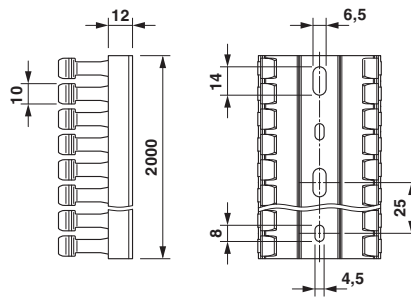

Dimensional drawing

Base perforation according to DIN EN 50085

Phoenix Contact 2016 © - all rights reserved
<http://www.phoenixcontact.com>

PHOENIX CONTACT GmbH & Co. KG
Flachsmarktstr. 8
32825 Blomberg
Germany
Tel. +49 5235 300
Fax +49 5235 3 41200
<http://www.phoenixcontact.com>