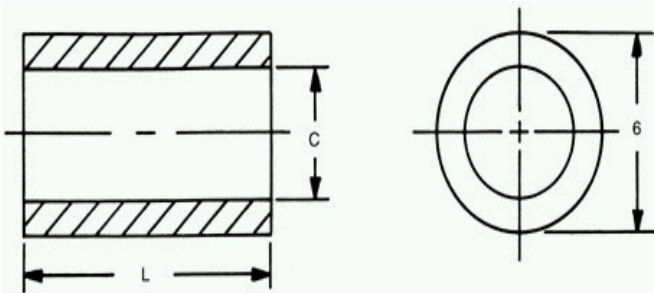

Logos and links to MW Industries, ECIA, and NEFDA

6mm Round Metric Clear Hole Spacers

[Home](#) [Previous](#) [Next](#)
[Related A](#)

Ordering Code			
mxxxx	xx	xx	xx
	Clearance Hole		Finis
Length		Material	

[Material Specifications](#)

SELECT FINISH:

select a material first

* Finishes ending with an asterisk are **not** RoHS Compliant

[Ordering non-standard items](#)

Stainless Steel lengths up to 25mm only