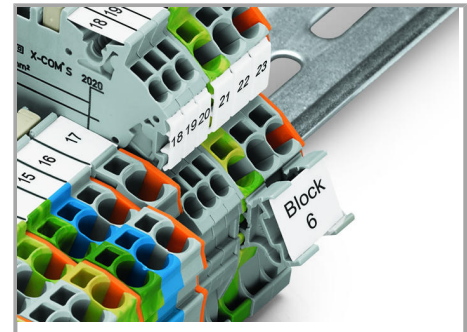

Double-deck carrier terminal blocks can be commoned via 2002 Series Push-In Type Jumper Bars and tested via 859-500 Test Pin.

Marking

Clear marking via large marking area

Group marking with height-adjustable group marker carrier (2009 163)