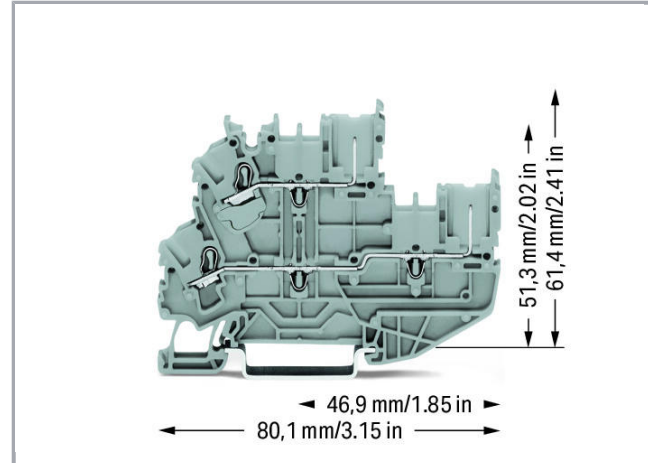

Data sheet | Item number: 2022-2201

1-conductor/1-pin double deck receptacle terminal block; for DIN-rail 35 x 15 and 35 x 7.5; 2.5 mm²; Push-in CAGE CLAMP®; 2,50 mm²; gray

www.wago.com/2022-2201

RoHS Compliant