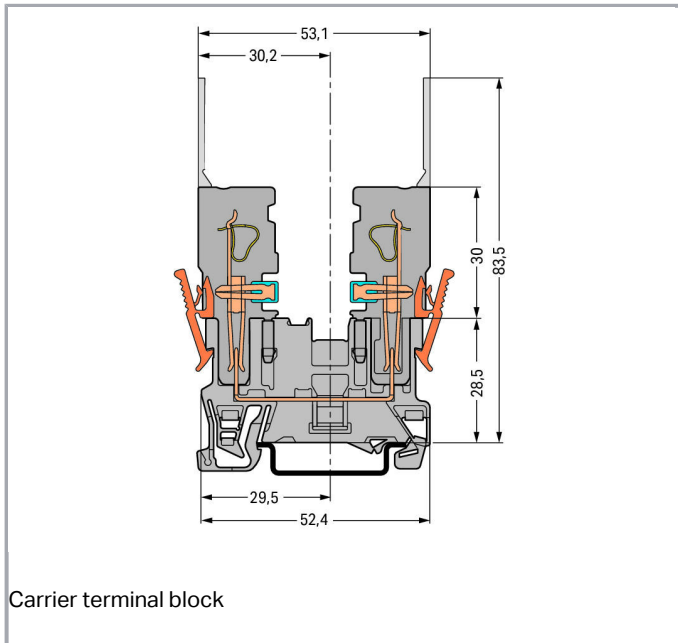

Data

Electrical data

Ratings per IEC/EN 60664-1

Rated voltage (III / 3)	500 V
Rated impulse voltage (III / 3)	6 kV
Rated current	32 A
Legend (ratings)	(III / 3) $\hat{=}$ Overvoltage category III / Pollution degree 3

Connection data

Total number of potentials	1
Number of levels	1
Type of wiring	Front-entry wiring

Geometrical Data

Width	5 mm / 0.197 inch
Height from upper-edge of DIN-35 rail	28.5 mm / 1.122 inch
Depth	52.5 mm / 2.067 inch

Subject to changes.