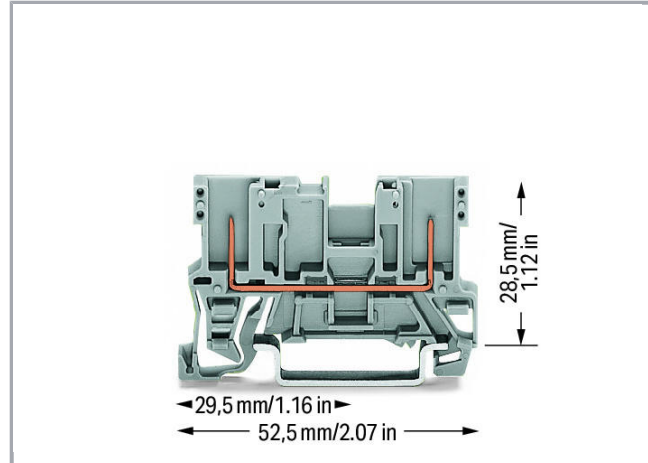

Data sheet | Item number: 769-156

2-pin carrier terminal block; for DIN-rail 35 x 15 and 35 x 7.5; gray

www.wago.com/769-156

Subject to changes.

WAGO Kontakttechnik GmbH & Co. KG
Hansastr. 27
32423 Minden
Phone: +49571 887-0 | Fax: +49571 887-169
Email: info.de@wago.com | Web: www.wago.com

Do you have any questions about our products?
We are always happy to take your call at +49 (571) 887-44222.