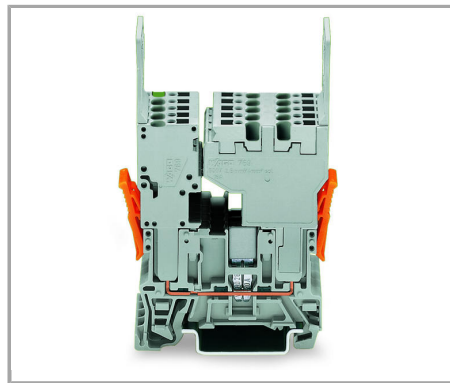

1-conductor and 2-conductor female plugs