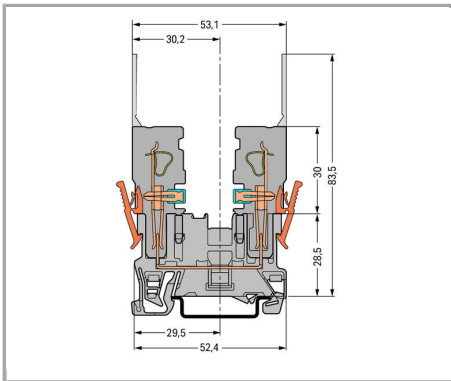

Carrier terminal block