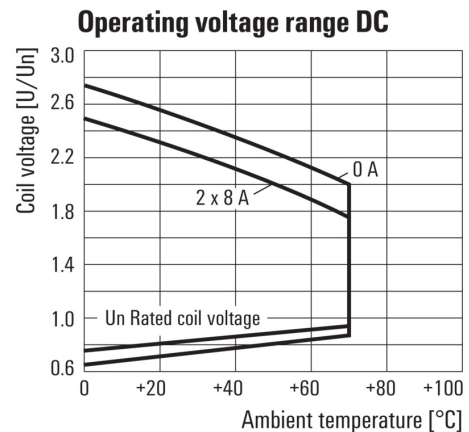

DC load limit curve

Derating curve

* For full continuous current (16 A), socket connections 11-21, 12-22 and 14-24 must be bridged.

Relay in combination with base

DC operational voltage range

Electrical service life