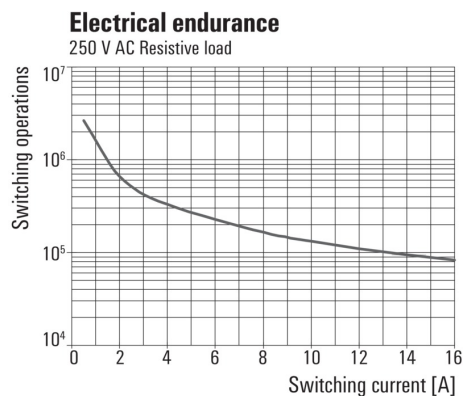

DC load limit curve

Derating curve

* For full continuous current (16 A), socket connections 11-21, 12-22 and 14-24 must be bridged.

Relay in combination with base

DC operational voltage range

Electrical service life