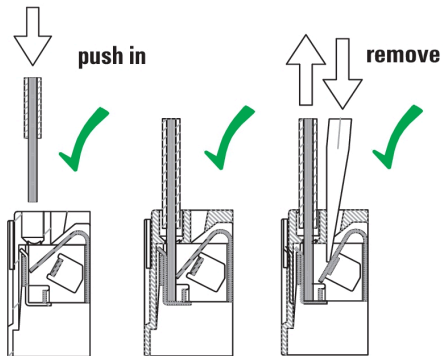

**RIDERSERIES RCI
RCIKITP 24VDC 1CO LD**

Weidmüller Interface GmbH & Co. KG
Klingenbergstraße 16
D-32758 Detmold
Germany
Fon: +49 5231 1429-0
Fax: +49 5231 14292083
www.weidmueller.com

Drawings

Correct handling PUSH IN connection