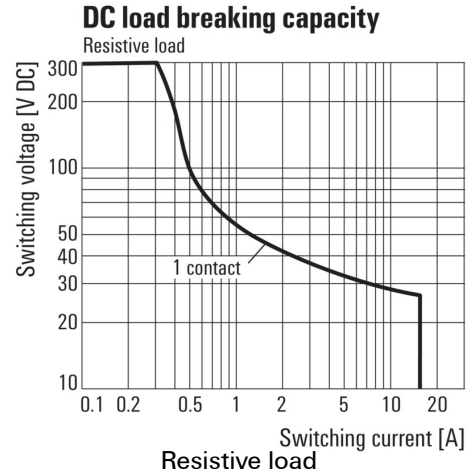

DC load limit curve

Derating curve

* For full continuous current (16 A), socket connections 11-21, 12-22 and 14-24 must be bridged.

Relay in combination with base

DC operational voltage range

Electrical service life