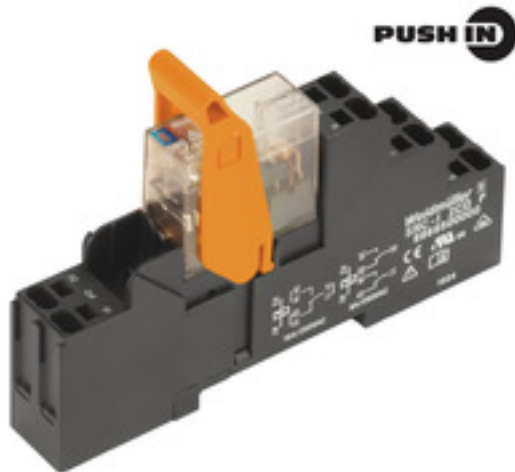

RIDERSERIES RCI RCIKITP 24VDC 1CO LD

Weidmüller Interface GmbH & Co. KG
Klingenbergstraße 16
D-32758 Detmold
Germany
Fon: +49 5231 1429-0
Fax: +49 5231 14292083
www.weidmueller.com

Modular system comprised of:

- relay socket for rail mounting
- LED indicator unit
- retaining clip
- plug-in relay
- markers

General ordering data

Type	RCIKITP 24VDC 1CO LD
Order No.	8897110000
Version	RIDERSERIES RCI, Relay module, No. of contacts: 1 CO contact AgNi 90/10, Rated control voltage: 24 V DC, Continuous current: 16 A⁽¹⁾, PUSH IN
GTIN (EAN)	4032248646883
Qty.	10 pc(s).