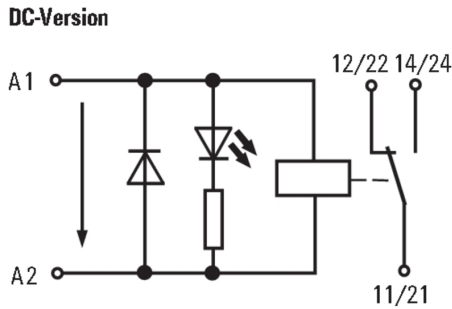

**RIDERSERIES RCI
RCIKITP 24VDC 1CO LD**

Weidmüller Interface GmbH & Co. KG
Klingenbergstraße 16
D-32758 Detmold
Germany
Fon: +49 5231 1429-0
Fax: +49 5231 14292083
www.weidmueller.com

Drawings

Wiring diagram