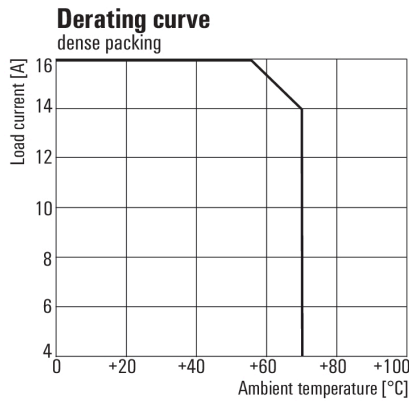

DC load limit curve

Derating curve

* For full continuous current (16 A), socket connections 11-21, 12-22 and 14-24 must be bridged.

Relay in combination with base

DC operational voltage range

Electrical service life