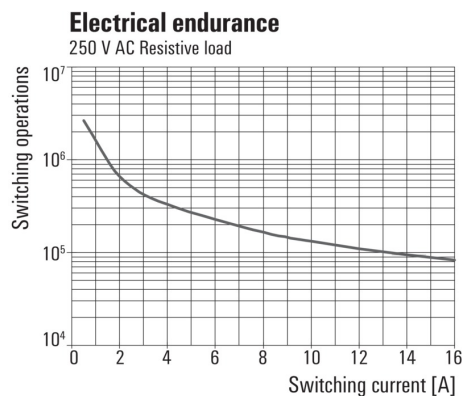

DC load limit curve

Derating curve

* For full continuous current (16 A), socket connections 11-21, 12-22 and 14-24 must be bridged.

Relay in combination with base

AC operational voltage range

Electrical service life