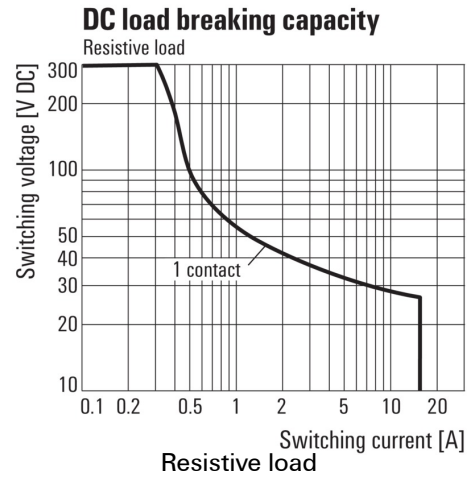

DC load limit curve

Derating curve

* For full continuous current (16 A), socket connections 11-21, 12-22 and 14-24 must be bridged.

Relay in combination with base

AC operational voltage range

Electrical service life