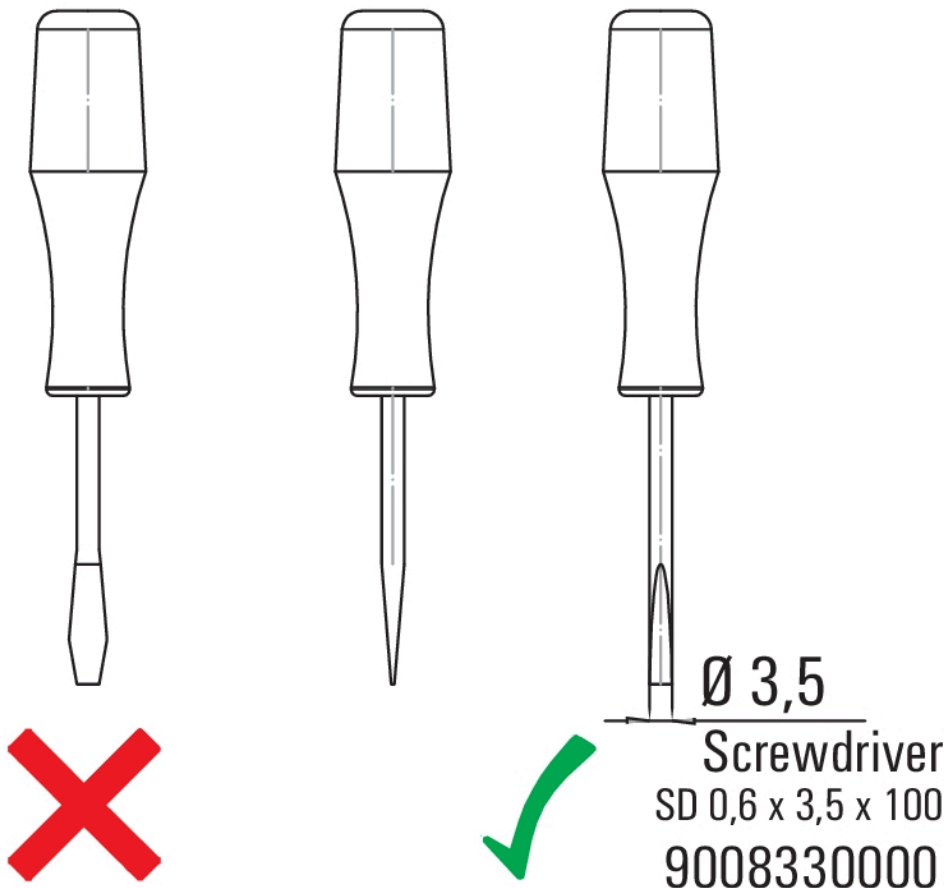

Recommended screwdriver