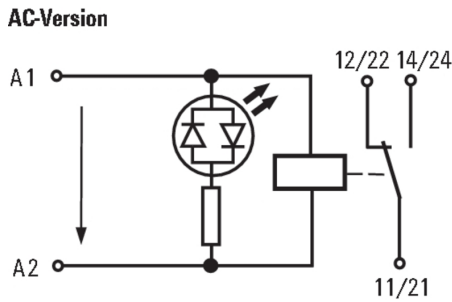

**RIDERSERIES RCI
RCIKITP 24VAC 1CO LD**

Weidmüller Interface GmbH & Co. KG
Klingenbergstraße 16
D-32758 Detmold
Germany
Fon: +49 5231 1429-0
Fax: +49 5231 14292083
www.weidmueller.com

Drawings

Wiring diagram