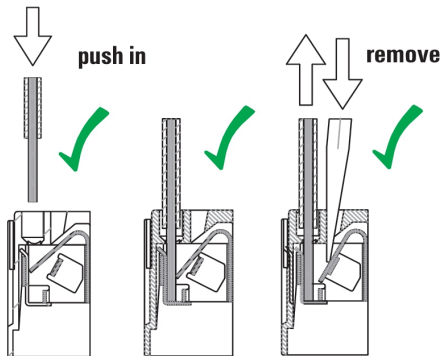

**RIDERSERIES RCI
RCIKITP 24VAC 1CO LD**

Weidmüller Interface GmbH & Co. KG
Klingenbergstraße 16
D-32758 Detmold
Germany
Fon: +49 5231 1429-0
Fax: +49 5231 14292083
www.weidmueller.com

Drawings

Correct handling PUSH IN connection