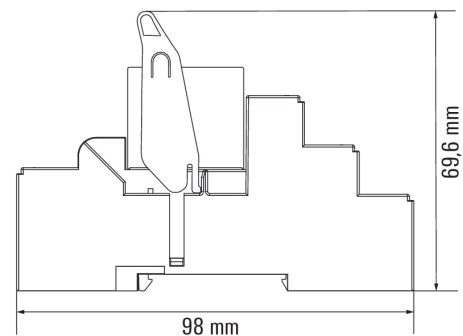

Dimensioned drawing

Removal of the test button detent lock