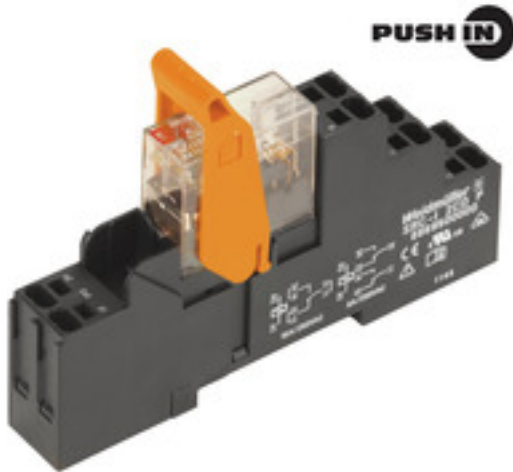

**RIDERSERIES RCI
RCIKITP 24VAC 1CO LD**

Weidmüller Interface GmbH & Co. KG
Klingenbergstraße 16
D-32758 Detmold
Germany
Fon: +49 5231 1429-0
Fax: +49 5231 14292083
www.weidmueller.com

Modular system comprised of:

- relay socket for rail mounting
- LED indicator unit
- retaining clip
- plug-in relay
- markers

General ordering data

Type	RCIKITP 24VAC 1CO LD
Order No.	8897120000
Version	RIDERSERIES RCI, Relay module, No. of contacts: 1 CO contact AgNi 90/10, Rated control voltage: 24 V AC, Continuous current: 16 A⁽¹⁾, PUSH IN
GTIN (EAN)	4032248646890
Qty.	10 pc(s).