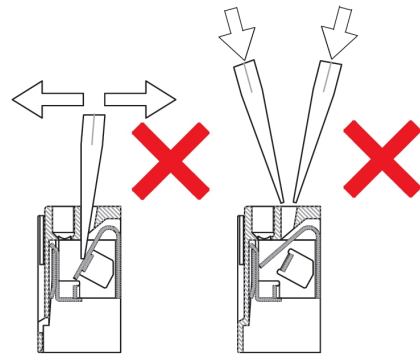

Wrong handling PUSH IN connection