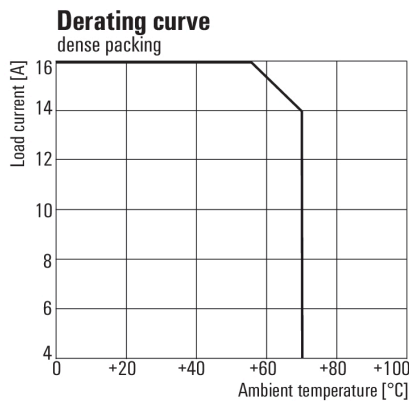

DC load limit curve

Derating curve

* For full continuous current (16 A), socket connections 11-21, 12-22 and 14-24 must be bridged.

Relay in combination with base

AC operational voltage range

Electrical service life