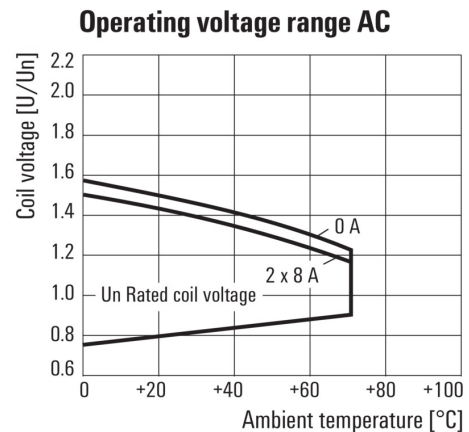

DC load limit curve

Derating curve

* For full continuous current (16 A), socket connections 11-21, 12-22 and 14-24 must be bridged.

Relay in combination with base

AC operational voltage range

Electrical service life