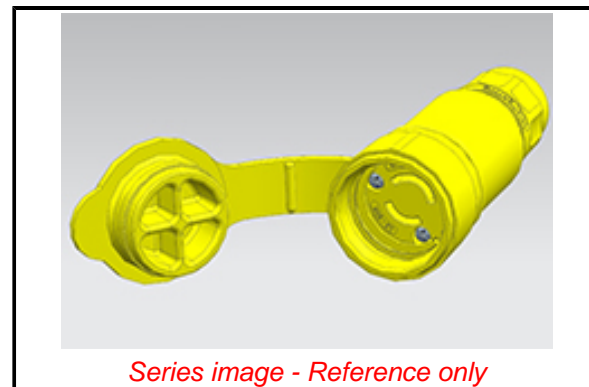

**PLEASE CHECK WWW.MOLEX.COM FOR LATEST PART INFORMATION**

**Part Number:** [1301460092](#)  
**Status:** **Active**  
**Overview:** [Watertite Wet-Location Wiring Solutions](#)  
**Description:** Watertite Extreme Connector with Locking Blade, 3 Pole/3 Wire, Non-NEMA, 15A/125V, 10A/250V, Cord Grip Body Size F2, Silicone Husk

**Documents:**

[Drawing \(PDF\)](#) [Product Literature \(PDF\)](#)  
[RoHS Certificate of Compliance \(PDF\)](#)

**General**

Product Family	Wiring Devices
Series	<a href="#">130146</a>
Exclude SD Check	Yes
IP Rating	IP69K
NEMA Configuration	Non-NEMA
Overview	<a href="#">Watertite Wet-Location Wiring Solutions</a>
Product Literature Order No	987651-9322
Product Name	Watertite Extreme
Receptacle Type	Single
Specialty	N/A
Type	Connector
UPC	78678871380

**Physical**

Cord Grip Body Size	F2 1/2"
Flange	No
Flip Lid	No
Gender	Female
Length	N/A
Locking Blade	Yes
Net Weight	89.540/g
Poles	3-pole/3-wire

**Electrical**

Cord Type	N/A
Current - Maximum per Contact	15.0A
GFCI	No
Lighted Connector	No
Voltage - Maximum	250V

**Material Info**

Engineering Number	25W07
--------------------	-------

**Reference - Drawing Numbers**

Sales Drawing	1301460092-000
---------------	----------------

*Series image - Reference only*

**EU ELV**