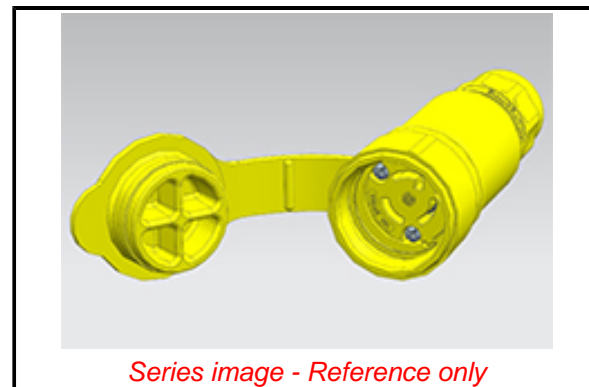

PLEASE CHECK WWW.MOLEX.COM FOR LATEST PART INFORMATION

Part Number: [1301460095](#)
Status: **Active**
Overview: [Watertite Wet-Location Wiring Solutions](#)
Description: Watertite Extreme Connector with Locking Blade, 2 Pole/3 Wire, NEMA L7-15, 277V, Cord Grip Body Size F2, Silicone Husk

Documents:

[Drawing \(PDF\)](#) [Product Literature \(PDF\)](#)
[RoHS Certificate of Compliance \(PDF\)](#)

Agency Certification

CSA LR6837
 UL E10176

General

Product Family [Wiring Devices](#)
 Series [130146](#)
 Exclude SD Check Yes
 IP Rating IP69K
 NEMA Configuration NEMA L7-15
 Overview [Watertite Wet-Location Wiring Solutions](#)
 Product Literature Order No 987651-9322
 Product Name Watertite Extreme
 Receptacle Type Single
 Specialty N/A
 Type Connector
 UPC 78678871304

Physical

Cord Grip Body Size F2 1/2"
 Flange No
 Flip Lid No
 Gender Female
 Length N/A
 Locking Blade Yes
 Net Weight 190.509g
 Poles 2-pole/3-wire

Electrical

Cord Type N/A
 Current - Maximum per Contact 15.0A
 GFCI No
 Lighted Connector No
 Voltage - Maximum 277V

Material Info

Engineering Number 25W34

Reference - Drawing Numbers

Sales Drawing 1301460095-000

Series image - Reference only

EU ELV

Not Relevant

EU RoHS