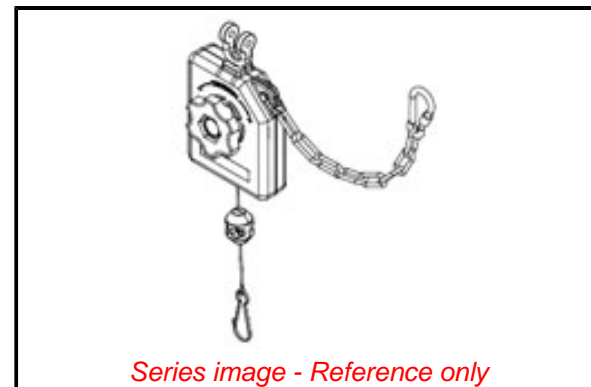

PLEASE CHECK WWW.MOLEX.COM FOR LATEST PART INFORMATION

Part Number: [1301730061](#)
Status: **Active**
Overview: [Aero-Motive Retractors](#)
Description: Aero-Motive Light Industrial Duty Retractor, Weight Range 2.7-3.6kg (6.0-8.0 lb), 2.00m (6.60') Travel

Documents:

[Drawing (PDF)](#) [RoHS Certificate of Compliance (PDF)](#)

General

Product Family	Tool Supports
Series	130173
Cable Length	2.0m (6.56')
Duty	Light
Exclude SD Check	Yes
Overview	Aero-Motive Retractors
Product Name	Aero-Motive
Type	Retractors
UPC	78678858899

Physical

Cable Diameter	N/A
Cable Movement	Constant Retraction
Drum Lock	None
Material - Housing	ABS
Mounting Style	Hanging
Net Weight	1.586/kg
Packaging Type	Carton
Travel Distance	2.0m (6.60')
Weight Range	2.7-3.6kg (6.0-8.0 lb)
Wire/Cable Type	Nylon-covered Steel Cable

Material Info

Engineering Number RF8

Reference - Drawing Numbers

Sales Drawing SD-130173-002

Series image - Reference only

EU ELV

Not Relevant

EU RoHS

Not Relevant

REACH SVHC

Not Relevant

Halogen-Free

Status

Not Relevant

For more information, please visit [Contact US](#)

China ROHS

Not Relevant

ELV

Not Relevant

RoHS Phthalates

Not Relevant

Search Parts in this Series

[130173 Series](#)